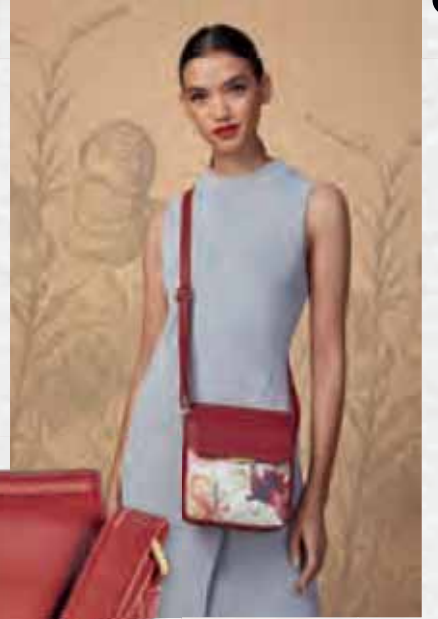

- ◆ *Adjustable shoulder strap*
- ◆ *Secure flap closure*

Antoinette Handbag
33 cm x 14 cm x 28 cm
1399811
Regular Price R389
R299
SAVE R90

Lilly Scarf
184 cm x 80 cm
1382714
Regular Price R199
R129
SAVE R70