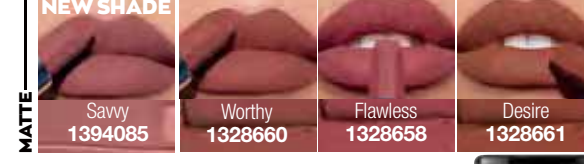

NEW SHADE
Iconic Red 1393965

Lightning Red 99547

Dashing Red 98542

Legendary

ANY RED LIP & NAIL BOTH for **R139**

62 **SAVE R109** Please indicate your choice of nail enamel and lipstick shades on your order form.

Model is wearing Avon Matte Legend Lipstick in Savvy and Avon Pro Colour in 60 Seconds Nail Enamel in Mauve It.

Z7 AVON SHO OT 2020-M L

HOLLYWOOD MOMENTS

TIMELESS NUDES

Working from home? I've got all I need to ace the video call-beauty game.