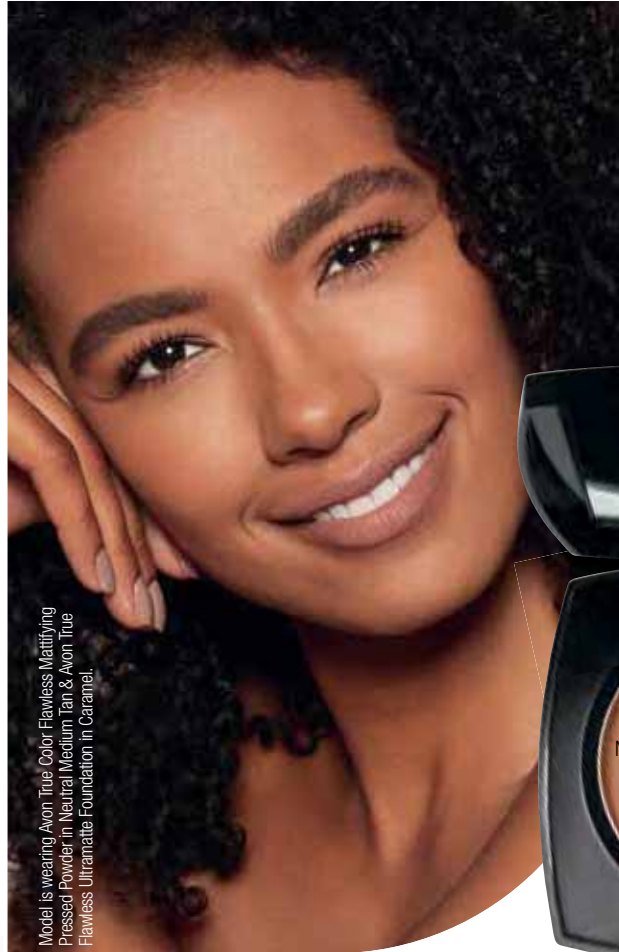

Neutral Medium Tan

WATCH ME FINISH STRONG