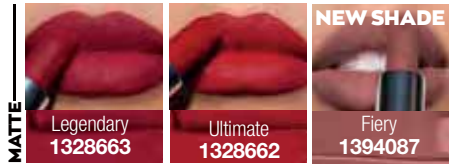

MATTE

NEW SHADE
Fiery 1394087