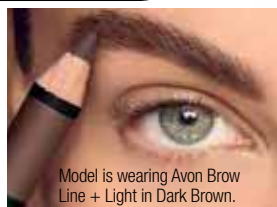

BROW BAR

FULL, FINISHED BROWS

HIGHLIGHT FOR A LIFTED LOOK

Model is wearing Avon Brow Line + Light in Dark Brown.