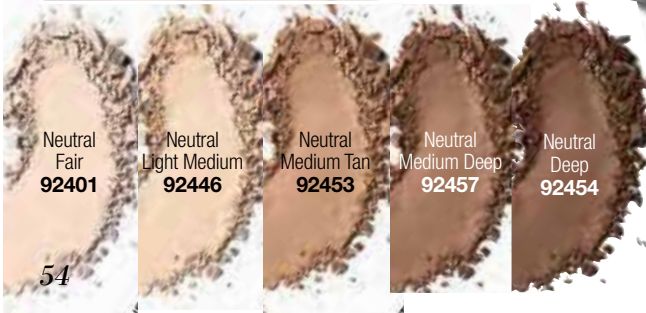

Model is wearing Avon True Color Flawless Mattifying Pressed Powder in Neutral Medium Tan & Avon True Flawless Ultramatte Foundation in Caramel.

Neutral Fair 92401 | Neutral Light Medium 92446 | Neutral Medium Tan 92453 | Neutral Medium Deep 92457 | Neutral Deep 92454

Avon True Color Flawless Mattifying Pressed Powder
9 g
Regular Price R207 each

R145 EACH
SAVE R62