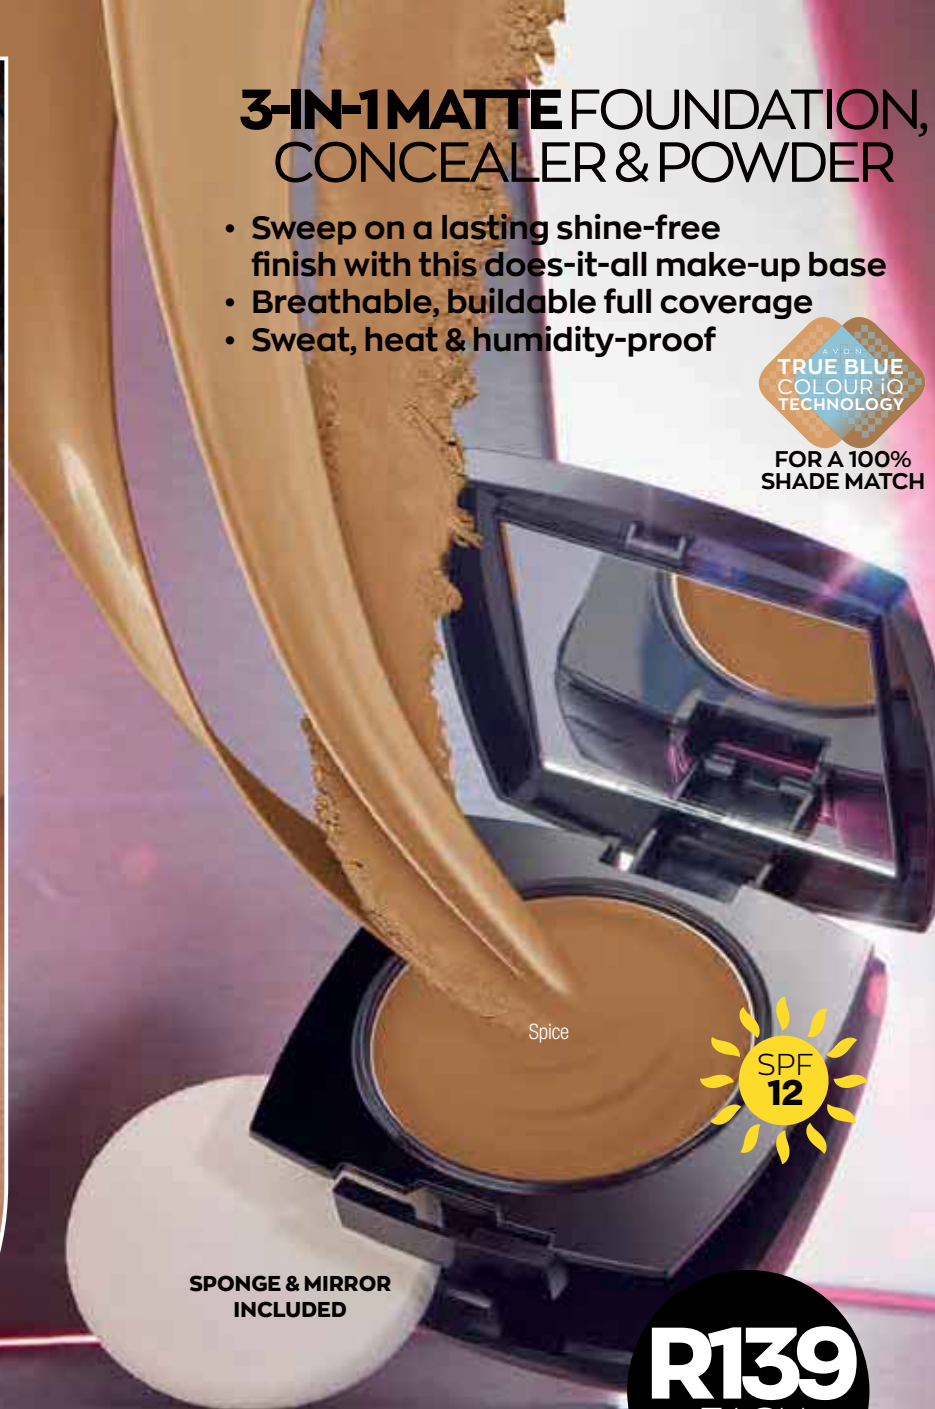

follow @AvonSouthAfrica

Model is wearing Avon True Flawless Ultramatte Cream-to-Powder Foundation SPF 12 in Spice.

Sunday Times
**GEN
NEXT!**
2020
VOTED
COOLEST
MAKE-UP BRAND
FOR THE 10th
YEAR IN A ROW!

3-IN-1 MATTE FOUNDATION, CONCEALER & POWDER

- Sweep on a lasting shine-free finish with this does-it-all make-up base
- Breathable, buildable full coverage
- Sweat, heat & humidity-proof

FOR A 100%
SHADE MATCH