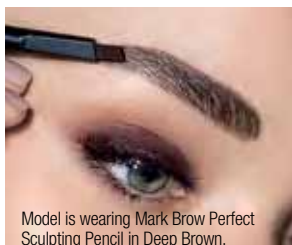

Model is wearing Mark Brow Perfect Sculpting Pencil in Deep Brown.

NEW