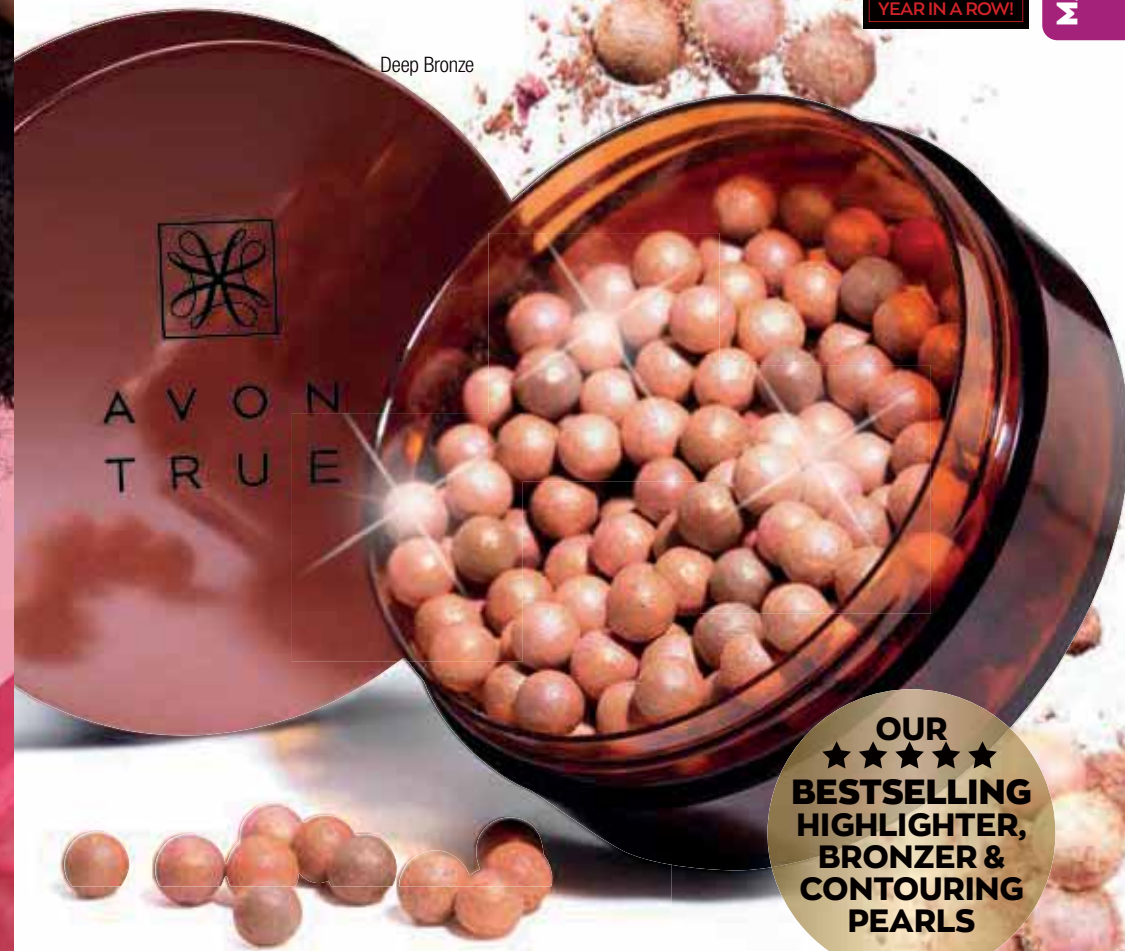

**WATCH ME
LIGHT UP
THE ROOM**
My glow up can't be outshined

Model is wearing Avon True Colour
Bronzing Pearls in Deep Bronze.

Get a **sun-kissed glow** with
instant definition

- **DEFINE:** sweep darker shades over hollow of cheeks to sculpt
- **HIGHLIGHT:** sweep lighter shades over forehead, cheeks & nose

Sunday Times
**GEN
NEXT!**
2020
VOTED
COOLEST
MAKE-UP BRAND
FOR THE 10th
YEAR IN A ROW!

MAKE-UP STUDIO

Deep Bronze

OUR
★★★★★
**BESTSELLING
HIGHLIGHTER,
BRONZER &
CONTOURING
PEARLS**

Avon True Colour Bronzing Pearls
22 g
Regular Price R190 each

R139 EACH
SAVE R51

Deep Bronze
71657

Warm Glow
71390