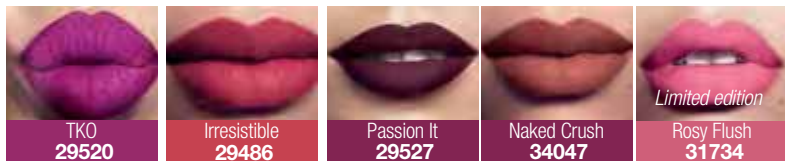

ANY NUDE LIP & NAIL BOTH for **R139**

63 **SAVE R109** Please indicate your choice of nail enamel and lipstick shades on your order form.

THE LEGENDARY SHADES COLLECTION

Model is wearing Mark Liquid Lip Lacquer Matte in Passion It.

WATCH ME GO BOLD

My **100% matte** liquid won't let me down

Irresistible

Passion It

TKO

Diamond-shaped applicator perfectly sculpts lips in 1 swipe

Magnet-lock technology & built-in primer lock in high-impact, smudge-proof colour for hours

ANY 2 FOR R179
SAVE UP TO R139

Mark Liquid Lip Lacquer Matte
7 ml
Regular Price R159 each **R109** each

Please indicate your choice of shades on your order form.

NEW

meet our 2-in-1 CUSHION CLOUD

FOR SENSATIONALLY SOFT
MATTE LIPS & NATURALLY
FLUSHED CHEEKS