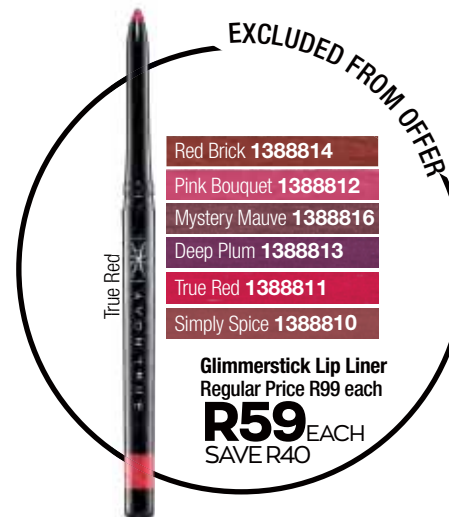

1. EXCLUDED FROM OFFER
2. Red Brick 1388814
   - Pink Bouquet 1388812
   - Mystery Mauve 1388816
   - Deep Plum 1388813
   - True Red 1388811
   - Simply Spice 1388810

Glimmerstick Lip Liner
Regular Price R99 each
R59 EACH
SAVE R40

Avon True Color
Perfectly Matte
Lipstick
Limited edition
Regular Price
R119 each

1 FOR R85
ANY 2 FOR
R149
SAVE UP TO
R89

Please indicate your choice of shades on your order form.