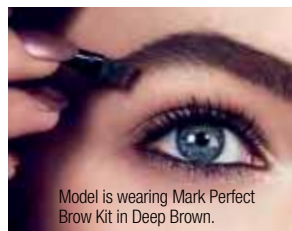

Deep Brown
21745

Soft Brown
87462

Blonde
87553

Model is wearing Mark Perfect Brow Kit in Deep Brown.

Mark Perfect Brow Kit
Regular Price R239 each

R139 each
SAVE R100

ULTRA-SCULPTED BROW

Auburn