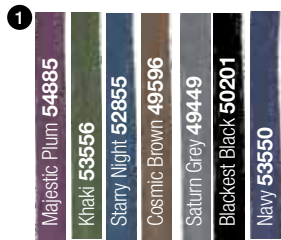

R59 EACH
SAVE UP TO R66