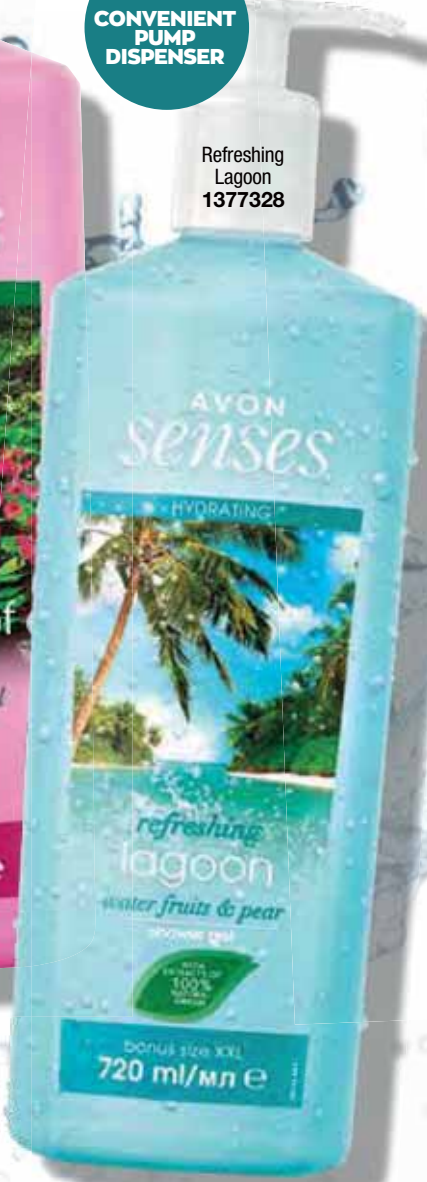

Refreshing Lagoon
1377328