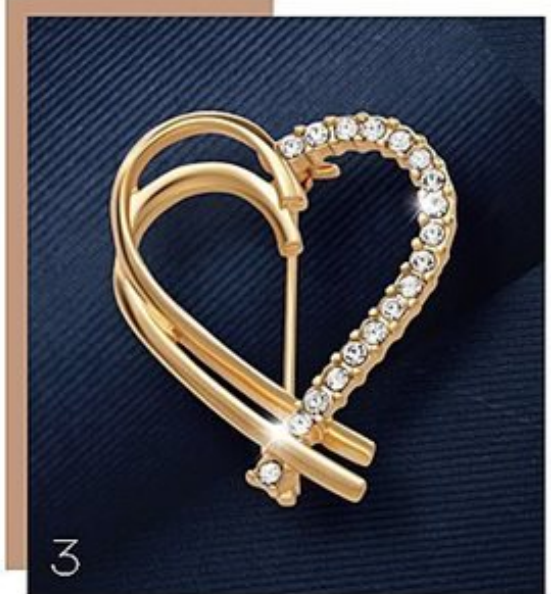

3

4

5

**1 Sofia Anklet Set**  
25 cm + 2.5 cm extender  
**1399205**  
Regular Price R119  
**R89**  
SAVE R30

**2 Alyse 3-Piece Gift Set**  
Necklace: 43 cm  
Pendant: 1.5 cm x 2 cm  
Bracelet: 19.5 cm  
Earrings: 1.1 cm x 1.3 cm  
**1399798**  
Regular Price R229  
**R149**  
SAVE R80