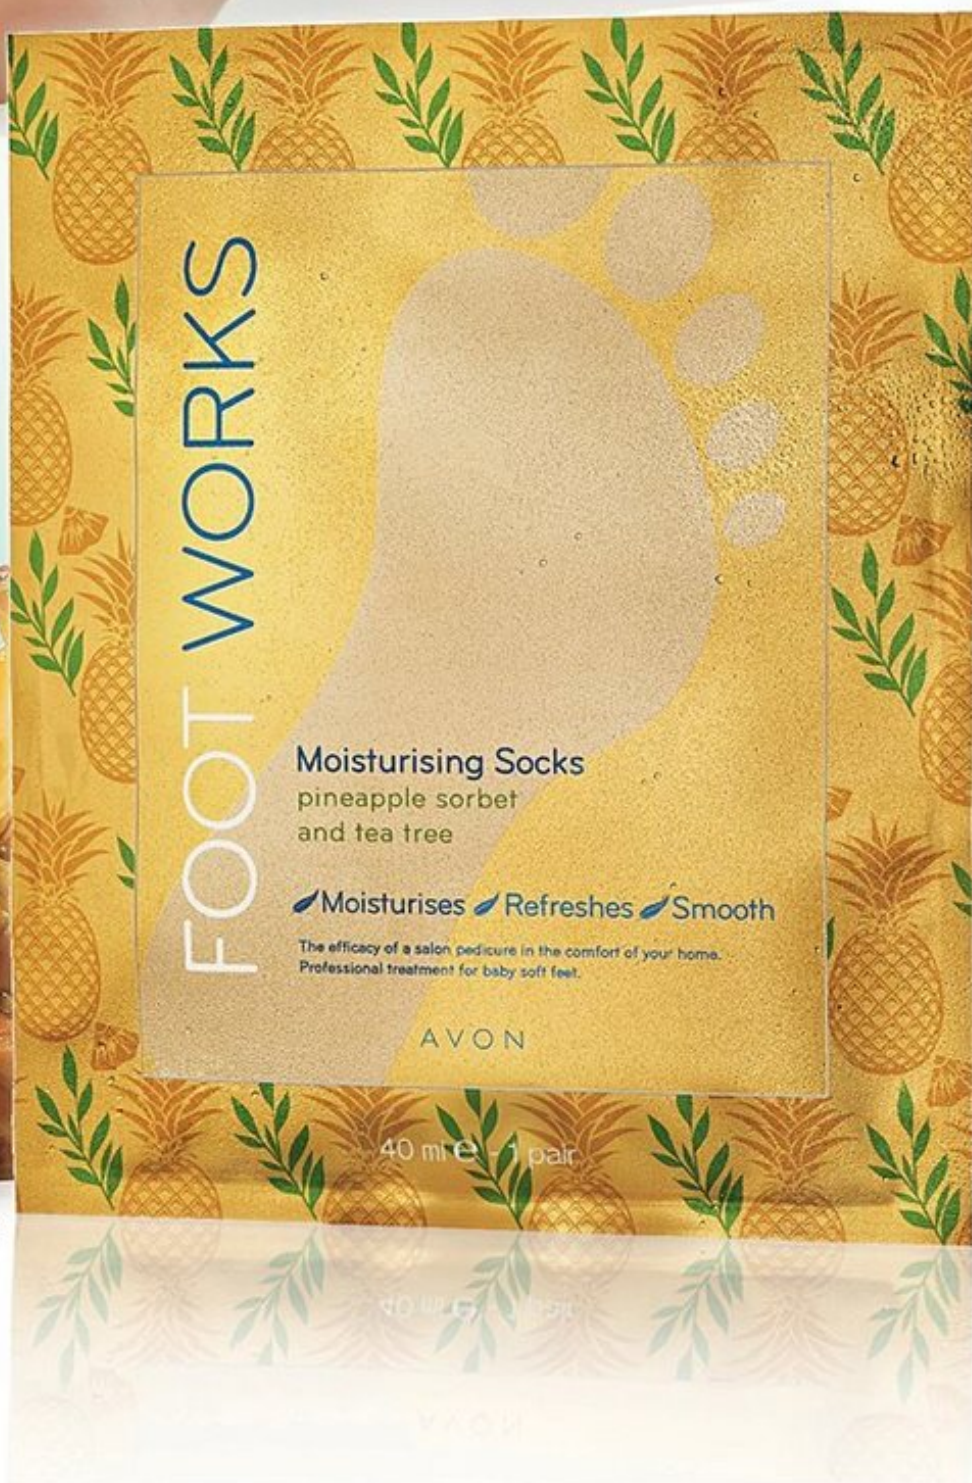

rescue extra-dry feet

Our Moisturising Foot Sock Treatment will hydrate extra-dry skin with long-lasting moisture

Beautifully soft feet after just 1 use

intensive moisturising foot **socks**

hydrate extra-dry skin with a long-lasting moisturising treatment

Pineapple Sorbet and Tea Tree Moisturising Socks
1 pair 1338655
Regular Price R99.90

R89⁹⁰