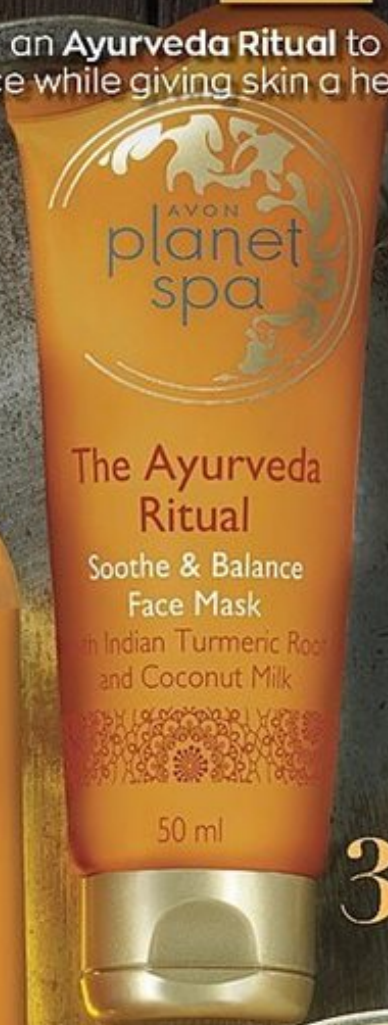

RESTORE YOUR BALANCE

with an **AYURVEDA** Ritual

Indulge in an **Ayurveda Ritual** to help soothe & restore balance while giving skin a healthy, radiant glow

1&2

3