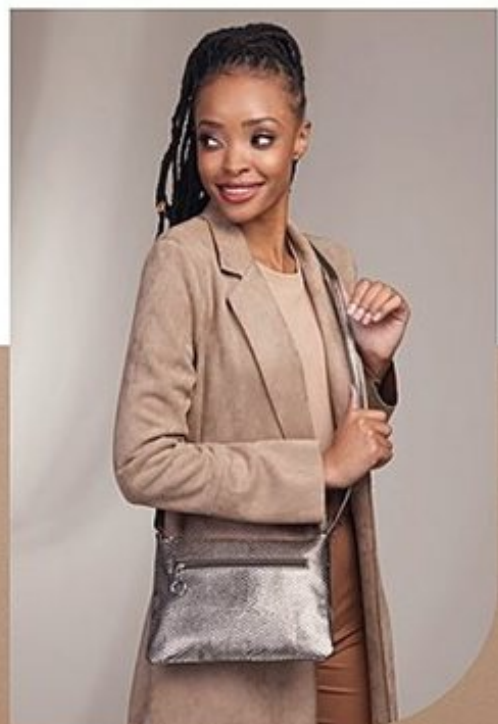

SEASONAL TREND: *core neutrals*

1