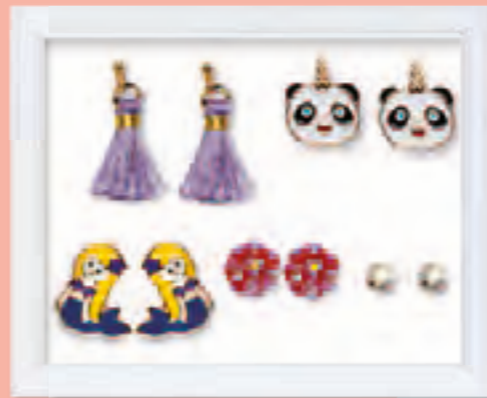

Girls' True Stud Earring Pack
Silver-toned 5-piece earring set in playful designs.

Tassel: 2.8 cm

Panda: 1.1 cm x 1.3 cm

Mermaid: 1.1 cm x 1.3 cm

Flower: 0.8 cm

Diamanté: 0.4 cm

1341328

Regular Price R179

ONLY

R79

SAVE R100

Fluffy Hair Accessories

Hairband with a glittery, oversized bow & three hair pins with glitter details.

Headband: 12 cm x 14 cm x 0.7 cm

Circumference: 36.5 cm

Headband bow: 15 cm

Clips: 4.5 cm

Clips bow: 5.5 cm

1393405

Regular Price R199

ONLY

R129

SAVE R70