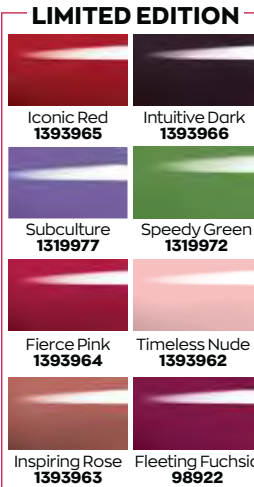

R89⁹⁵ EACH
SAVE R35

CONTROL YOUR CUTICLES

Use the cuticle pusher to push & shape

Double-Ended Cuticle Pusher
1395184
Regular Price R69.95

R49⁹⁵
SAVE R20

ALL LIMITED EDITION

1-MINUTE MANI MIRACLE

- ✔ High-shine, full coverage in 1 coat
- ✔ Wide express brush works with the shape of your nail for effortless application