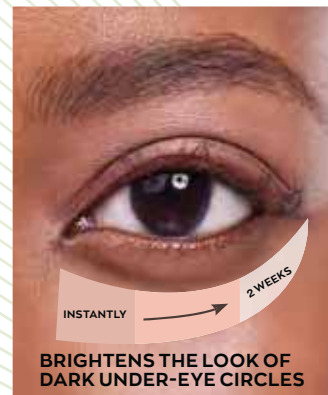

BRIGHTENS THE LOOK OF
DARK UNDER-EYE CIRCLES

**Dark Circle Corrector
Dual Eye System**
20 ml 1379694
Regular Price R279

R219
SAVE R60

“It's perfect, you see visible result within a week of use”

☆☆☆☆

-Busi