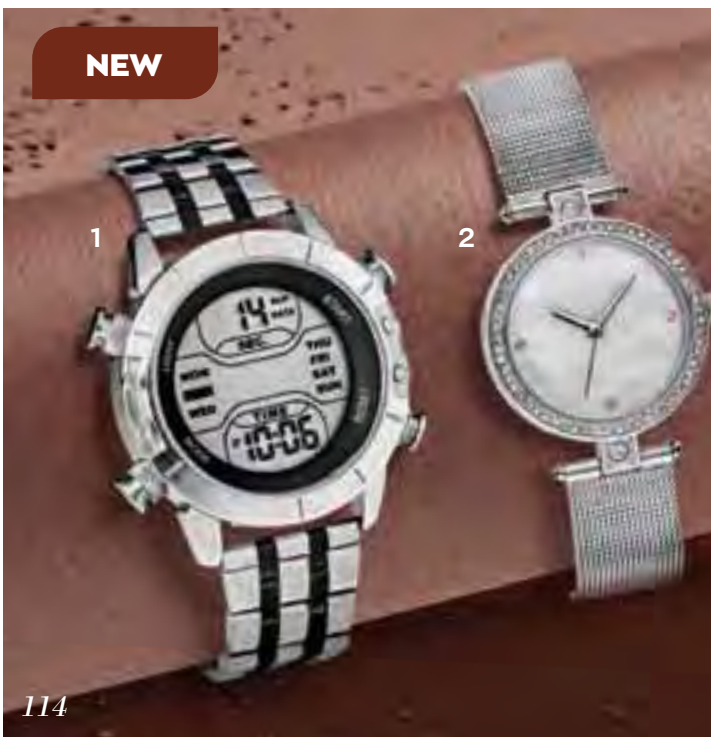

R399
SAVE R70 EACH

PERFECTLY Paired

His & hers wristwear to elevate any look

NEW

1 Drew Men's Watch
Gunmetal-toned watch with a sleek square face & link strap.
Watch length: 21.7 cm
Face: 3.2 cm
1440458
Regular Price R529

R399
SAVE R130

2 Cheryl Ladies' Watch
Gunmetal-toned watch with link strap & textured surround.
Watch length: 21.2 cm
Face: 3.3 cm diameter
1440457
Regular Price R529

R399
SAVE R130

1

2

ALL LIMITED EDITION

1

2

1 Aiden Men's Watch
Silver-toned men's watch with gunmetal detailing.
Watch length: 21.7 cm
Face: 4 cm diameter
1422168
Regular Price R599

R499
SAVE R100

2 Camren Ladies' Watch
Silver-toned ladies' watch with a pearlised face & mesh strap.
Watch length: 21 cm
Face: 2.8 cm diameter
1440169
Regular Price R529