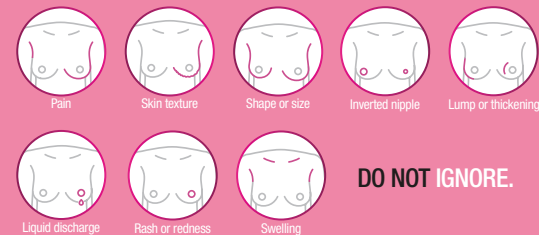

KNOW THE SIGNS

DO NOT IGNORE.

Breast Cancer Pin
3 cm diameter
1435905

R95

LIMITED EDITION