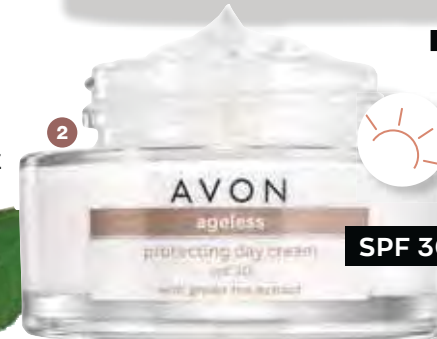

DAY CREAM
✓ HYDRATE
✓ PROTECT
✓ REVITALISE