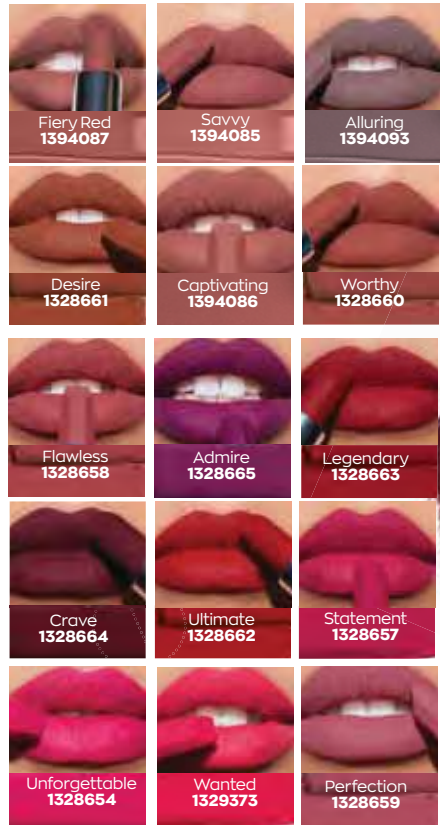

2-in-One Cushion Cloud Creamy Lip & Cheek Colour
10 ml
Regular Price R169.95 each

R119⁹⁵ EACH
SAVE R50

Plush in Peach **1358181** | Pillowly Pink **1358183** | Sugar & Spice **1358182** | Candyfloss **1358180** | Bubblegum **1358185** | Dreaming of Blossom **1358184** | Coral in Clouds **1358186**

EXPERTLY LIPS IN 3 PRO TRICKS IN 1:

Avon True Matte Legend Lipstick
Regular Price R149.95 each

*Versus Avon True Colour Lipstick.

MATTE OR CRÈME -

SCULPTED 1 SWIPE!

PIGMENT, PRIMER PRECISION

NEW SHADES

PRO PRECISION
Precision tips line, sculpt & contour in 1 swipe

PRO PRIMER
Ultra-hydrating primer locks in moisture

PRO PIGMENT
50% more pigment* for intense colour in 1 swipe

Avon True Crème Legend Lipstick
Regular Price R149.95 each

CHOOSE YOUR FINISH

1 FOR R99⁹⁵

Across pages 78-79