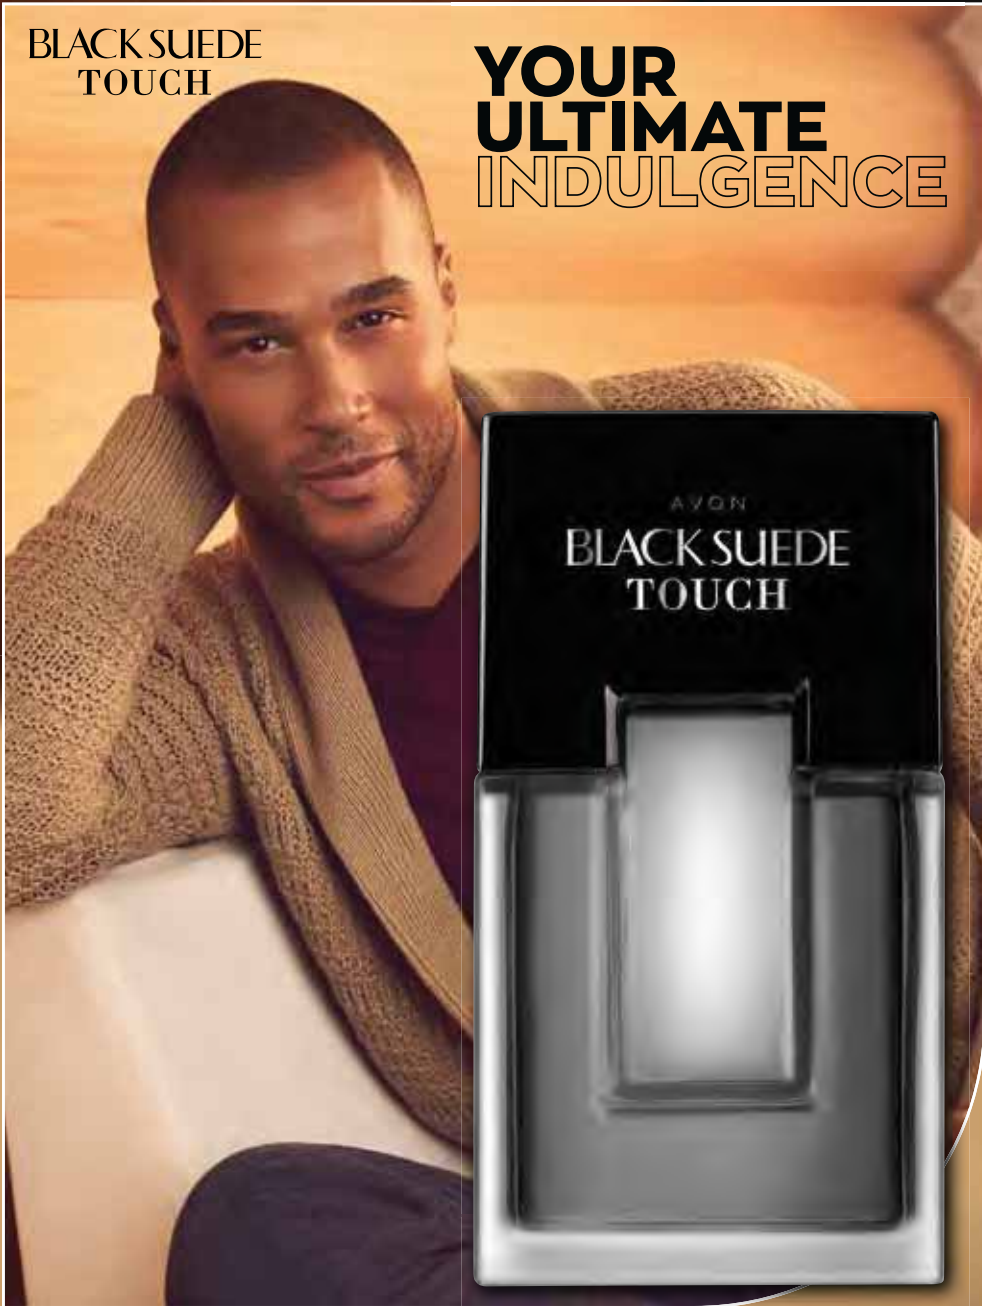

FIND YOUR PERFECT SCENT VISIT AVON.CO.ZA/FRAGRANCE

YOUR ULTIMATE INDULGENCE

AN ADVENTUROUS, ELECTRIFYING SCENT

Wear the exciting scent of vodka tonic accord, cypress & sandalwood

DEODORANT PROTECTION
24 HOUR**

ORDER OFFER ON CODE 30440

SAVE R52.90

MEN'S STORE

BLACK SUEDE
TOUCH

YOUR
ULTIMATE
INDULGENCE

Black Suede Touch
Eau de Toilette
75 ml 66924
Regular Price R299

ONLY **R189**
SAVE R110

A REFINED MASCULINE SCENT