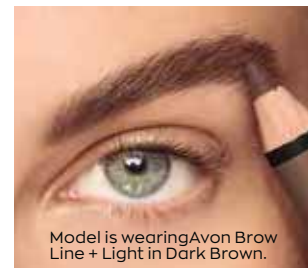

FULL, FINISHED BROWS

USE PENCIL TO LINE,
FILL & DEFINE

HIGHLIGHT FOR
A LIFTED LOOK

Avon Brow Line + Light
Regular Price R149.95 each

R119⁹⁵
EACH
SAVE R30