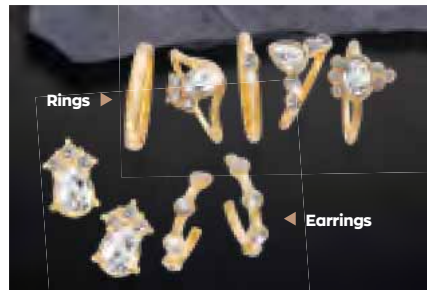

Rings ▶

◀ Earrings

Lyla Ring & Earring Set

Gold-toned set with diamanté details consisting of 5 stackable rings & 2 pairs of earrings.

Hoop earrings: 2.2 cm drop
Drop-shaped earrings: 1.35 cm drop
Ring size: 6.5 (Internal diameter of 1.69 cm)
Rings can open to size 9 (Internal diameter of 1.89 cm)
1424389

Regular Price R169

R129
SAVE R40