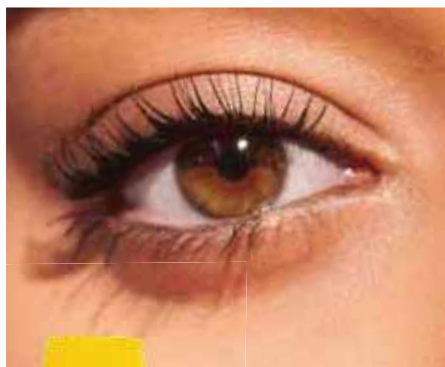

WINTER HACK!

LASH OUT NO MATTER THE WEATHER

With a **bold lash boost** that can **withstand the wet & cold**

**92%
MORE
LENGTH***
for a lash
extension
look

**YOUR
FULLEST
FLUTTER
EVER**

Water-resistant
formula won't clump,
flake or smudge

Lash-conditioning
ingredients