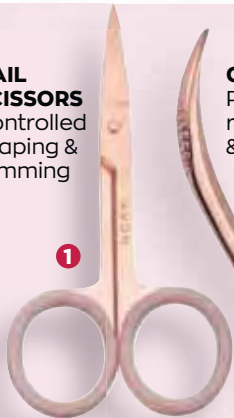

R89⁹⁵

SAVE R50

NAIL SCISSORS

Controlled shaping & trimming

1 Nail Scissors
1395185
Regular Price R124.95

CUTICLE NIPPER

Perfect for tidying ragged cuticles & hangnails

2 Cuticle Nipper
1395182
Regular Price R124.95