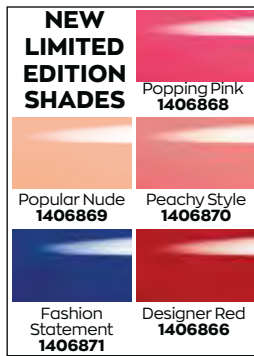

MANI MUST-HAVES

NEW

PREP WITH OUR 7-IN-1 NAIL TREATMENT

7-IN-1 BENEFITS:

- ✔ Base coat & primer
- ✔ Covers nail imperfections
- ✔ Helps fill ridge
- ✔ UV filter
- ✔ Protects nails
- ✔ Nourishing ingredients
- ✔ Strengthens nails

Avon Nail Experts 7-in-1 Nail Treatment
10 ml **45617**
Regular Price R139.95

R89⁹⁵

SAVE R50

NAIL SCISSORS

Controlled shaping & trimming

1 Nail Scissors
1395185
Regular Price R124.95

CUTICLE NIPPER

Perfect for tidying ragged cuticles & hangnails

2 Cuticle Nipper
1395182
Regular Price R124.95

R89⁹⁵ EACH
SAVE R35

CONTROL YOUR CUTICLES

Use the cuticle pusher to push & shape

Double-Ended Cuticle Pusher
1395184
Regular Price R69.95

R49⁹⁵
SAVE R20

ALL LIMITED EDITION

1-MINUTE MANI MIRACLE

- ✔ High-shine, full coverage in 1 coat
- ✔ Wide express brush works with the shape of your nail for effortless application

NEW SHADES

LET YOUR INNER NAIL ARTIST OUT TO PLAY!

Avon Pro Colour in 60 Seconds Nail Enamel
10 ml
Regular Price R99.95 each

R69⁹⁵ EACH

ANY 2 FOR R119

SAVE R80.90

Please indicate your choice of shades on your order form.