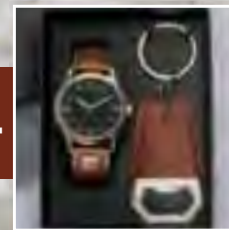

Dominic Watch & Key Ring Set

Gold- & silver-toned watch with a navy face & brown faux-leather strap. Comes with a bottle opener key ring.

Watch length: 24.7 cm
 Face: 3.9 cm diameter
 Key ring: 7.2 cm x 4.8 cm