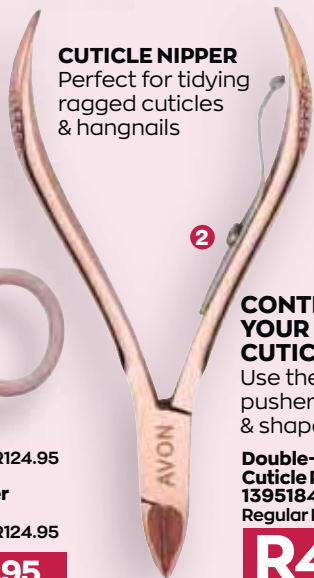

R89⁹⁵

SAVE R50

NAIL SCISSORS

Controlled shaping & trimming

1 Nail Scissors
1395185
Regular Price R124.95

CUTICLE NIPPER

Perfect for tidying ragged cuticles & hangnails

2 Cuticle Nipper
1395182
Regular Price R124.95

R89⁹⁵ EACH
SAVE R35

CONTROL YOUR CUTICLES

Use the cuticle pusher to push & shape

Double-Ended Cuticle Pusher
1395184
Regular Price R69.95

R49⁹⁵
SAVE R20

ALL LIMITED EDITION

1-MINUTE MANI MIRACLE

- ✔ High-shine, full coverage in 1 coat
- ✔ Wide express brush works with the shape of your nail for effortless application