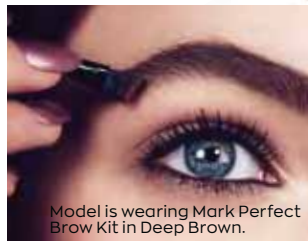

BUDGE-PROOF BROWS
Powder to fill, wax to set

Mark Perfect Brow Kit
Regular Price R159.95 each

R129⁹⁵
EACH
SAVE R30

Convenient mirror & applicator included