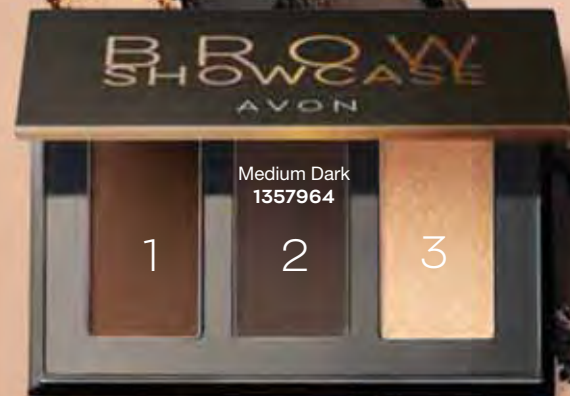

Collectable brow styling set to
trim & shape, comb & apply colour

Avon Brow Set
Limited edition
Contains spoolie brush,
application brush &
brow shaver.
1408766
Regular Price R179.95

R149⁹⁵
EACH
SAVE R30

**3 STEPS TO
NATURAL OMBRE BROWS**

2 SUPER BLENDABLE SHADES
1 SUBTLE HIGHLIGHTER
Convenient mirror & applicator
included

Model is wearing Avon Brow Showcase Ombre Brow Compact Medium Dark.

- Using a brush, fill in the front section of your brow with the lighter shade.
- Use the darker shade to fill in from the arch to the tail, then brush through with a spoolie to the end.
- Sweep the highlighter along your brow bone to add a natural-looking lift.

Eyebrow Duo Brush
Limited edition
1306375
Regular Price R99.95

R59⁹⁵
EACH
SAVE R40

Avon Brow Showcase Ombre Brow Compact
Regular Price R159.95 each

R129⁹⁵
EACH
SAVE R30

2 STEPS TO A POWER POUT

Model is wearing Avon True Colour Glimmerstick Lip Liner in Mystery Mauve.