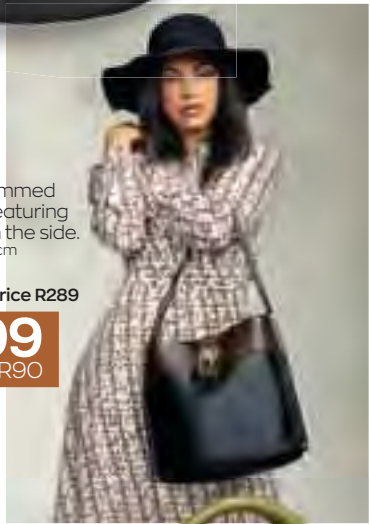

Noli Hat

Wide-brimmed felt hat featuring a bow on the side. 38 cm x 14 cm

1424232

Regular Price R289

R199
SAVE R90

Nora Handbag

Two-tone faux-leather bucket handbag with secure zip closure & gold-toned hardware. Features a zipped inner pouch.

27 cm x 16 cm x 27.5 cm

1424231

Regular Price R429

R349
SAVE R80

Avery Handbag

Two-tone faux-leather handbag with durable rolled carry handles & secure zipped closure. Comes with a removable pouch.

Bag: 29.7 cm x 15 cm x 34.5 cm

Pouch: 26 cm x 17.7 cm

1424233

Regular Price R529

R429
SAVE R100