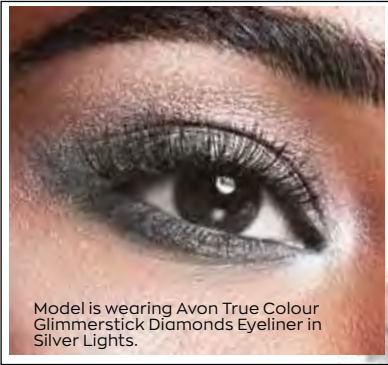

R139⁹⁵ EACH
SAVE R60

Avon Power Stay 10-Hour Light Matte Lipstick
Regular Price R169.95 each

R119⁹⁵ EACH
SAVE R50

*Versus traditional Avon lipstick.

★★★★★
BESTSELLER

Model is wearing Avon True Colour Glimmerstick Diamonds Eyeliner in Silver Lights.