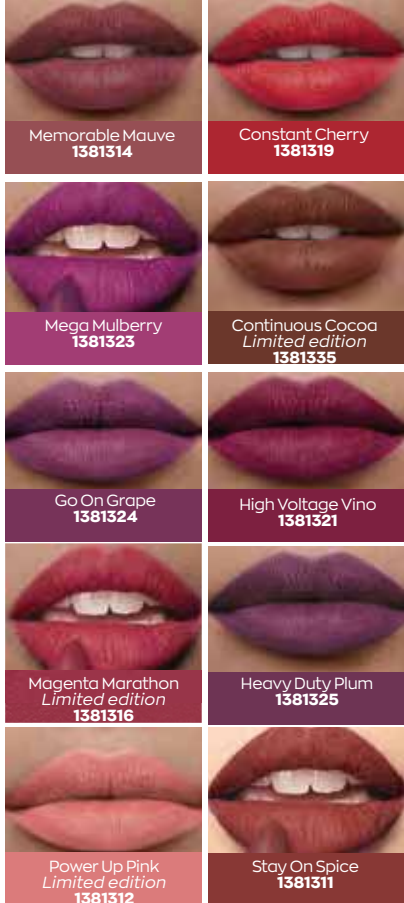

R129⁹⁵
EACH

SAVE R85.05

ALL LIMITED EDITION 69

16-HR SHADOW STICK

Essential Black
1324194

Statement Berry
1324213

Stylish Brown
1324212

Bronze Sugar
1324214

Model is wearing Avon True Power Stay 16-Hour Shadow Stick in Statement Berry.

Model is wearing Avon True Power Stay 24-Hour Waterproof Volume Mascara in Black.

Model is wearing Avon True Power Stay 10-Hour Light Matte Lipstick in Mega Mulberry.

10-HR SMUDGE-PROOF LIPSTICK

Memorable Mauve
1381314

Constant Cherry
1381319

Mega Mulberry
1381323

Continuous Cocoa
Limited edition
1381335

Go On Grape
1381324

High Voltage Vino
1381321

Magenta Marathon
Limited edition
1381316