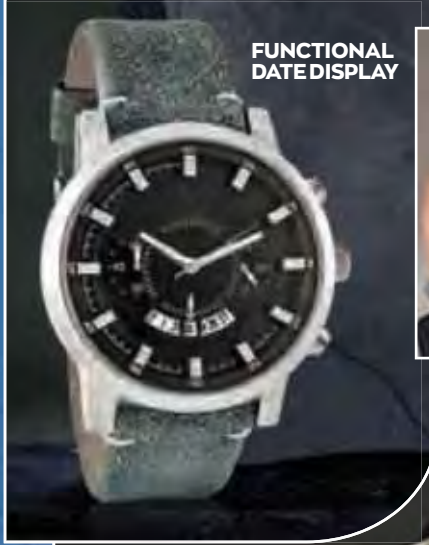

*Water resistant against incidents including rain, splashing & accidental submersion up to 1 metre. Not waterproof.

**FUNCTIONAL
DATE DISPLAY**

Carter Men's Watch
Silver-toned men's watch with a grey textured strap. With a functional date display feature.
Watch length: 25 cm
Face: 4.5 cm diameter
1422169
Regular Price R529