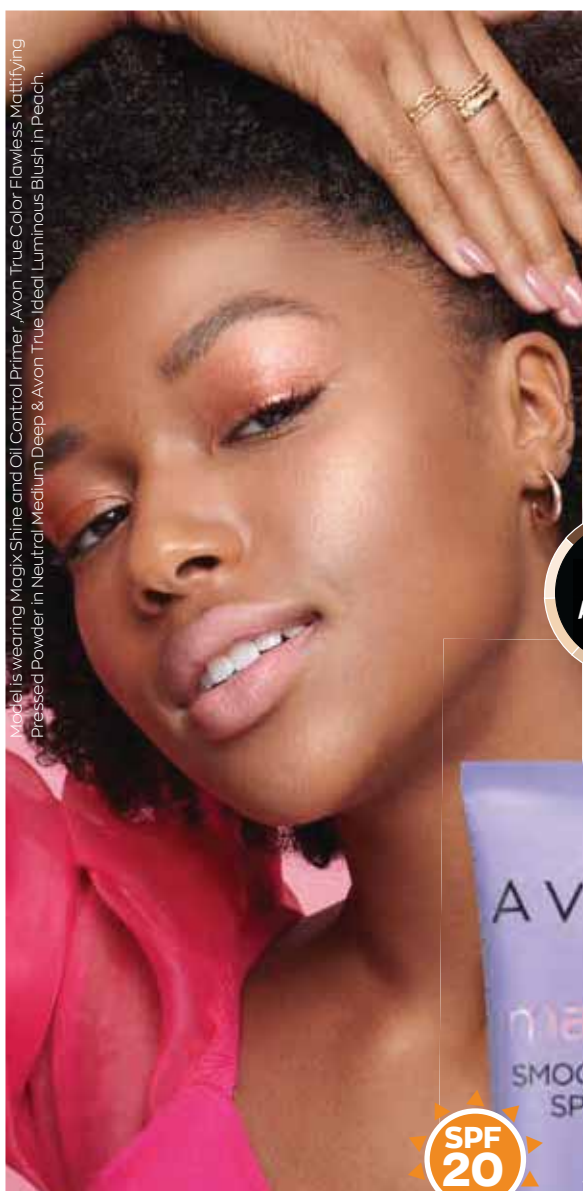

Model is wearing Magix Shine and Oil Control Primer, Avon True Color Flawless Mattifying Pressed Powder in Neutral Medium Deep & Avon True Ideal Luminous Blush in Peach.

1 PREP WITH PRIMER
Choose a primer for your skin type & apply it all over your face after moisturiser & before foundation.