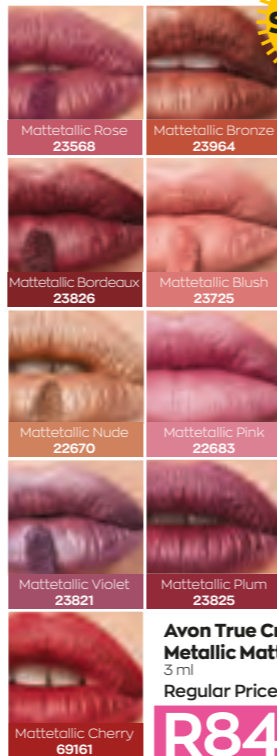

R129
SAVE R70

1 Nomfundo Bracelet
Gold-toned luxury link chain bracelet. 18 cm + 2.5 cm extender
1393474
Regular Price R169

R129
SAVE R40

2 Nomfundo Earring & Necklace Gift Set
Gold-toned luxury link chain necklace & earring set.
Necklace: 46 cm + 9 cm extender
Earrings: 0.9 cm x 3.3 cm
1393467
Regular Price R199

R149
SAVE R50

BOTH FOR
R189
SAVE R179

ORDER OFFER ON CODE 23049

Mimi Handbag
Textured, woven faux-leather handbag that can be worn multiple ways. Features a detachable shoulder strap & top zip closure. 25.5 cm x 8.5 cm x 30 cm
1399571
Regular Price R379

R279
SAVE R100

Avon True Crème Metallic Matte Liquid Lip
3 ml
Regular Price R135 each
R84⁹⁵
each
SAVE R50.05

Nancy Watch
Gold-toned watch featuring a faux-leather strap & diamanté-encrusted surround. Watch length: 23 cm Face: 3cm diameter
1375772
Regular Price R449