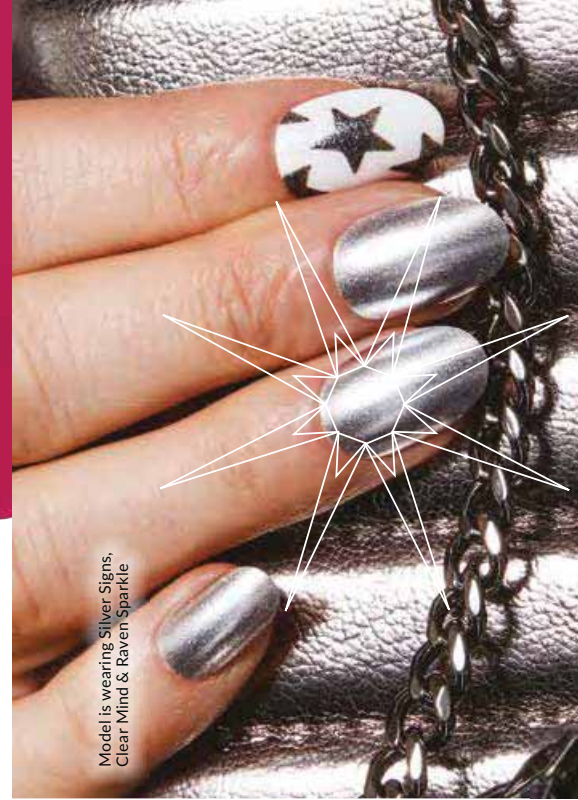

Model is wearing Silver Signs, Clear Mind & Raven Sparkle

NEW
LIMITED EDITION

TO THE MOON & BACK

Go cosmic with **NEW** limited edition textured crystal shimmer shades & rich, high-shine hues, for nails that are out of this world.