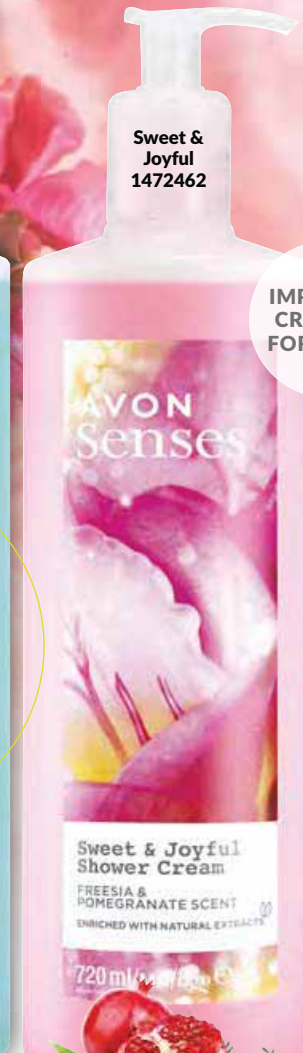

Sweet & Joyful
1472462

IMPROVED,
CREAMIER
FORMULA**