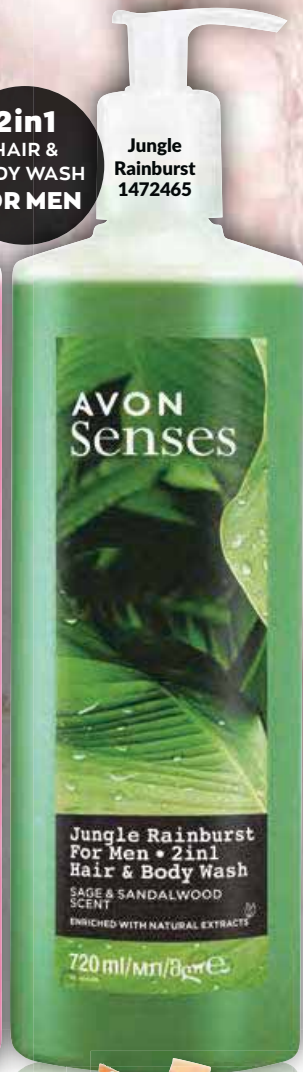

SAVE R10

Please indicate your choice of products on your order form.

AVON Senses

XXL BODY WASHES

Garden of Eden  
1472463

**2in1**  
HAIR &  
BODY WASH  
**FOR MEN**

Jungle Rainburst  
1472465

Secret Lagoon  
1472467