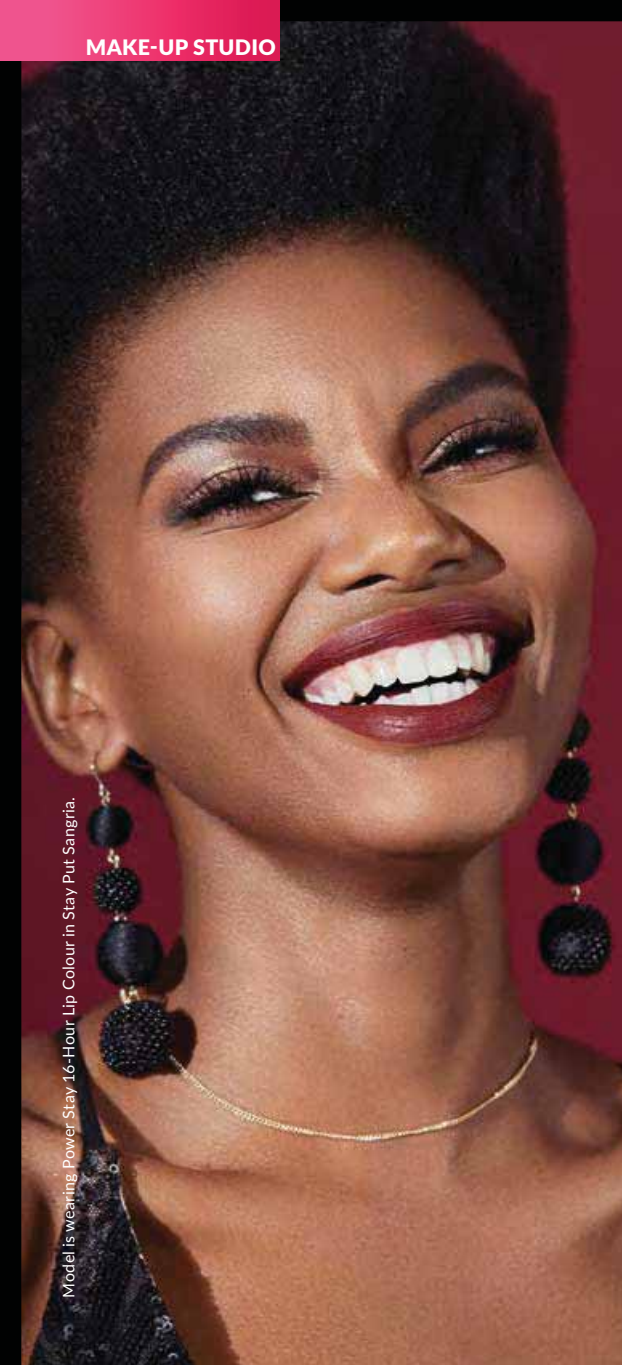

Model is wearing Power Stay 16-Hour Lip Colour in Resilient Red.

Stay Put Sangria

Model is wearing Power Stay 16-Hour Lip Colour in Stay Put Sangria.