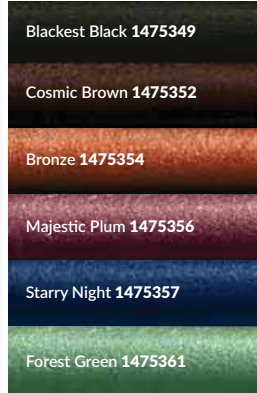

EYELINER

- Smoother glide with rosehip oil

TWIST & GO no sharpener needed

Glimmerstick Eyeliner