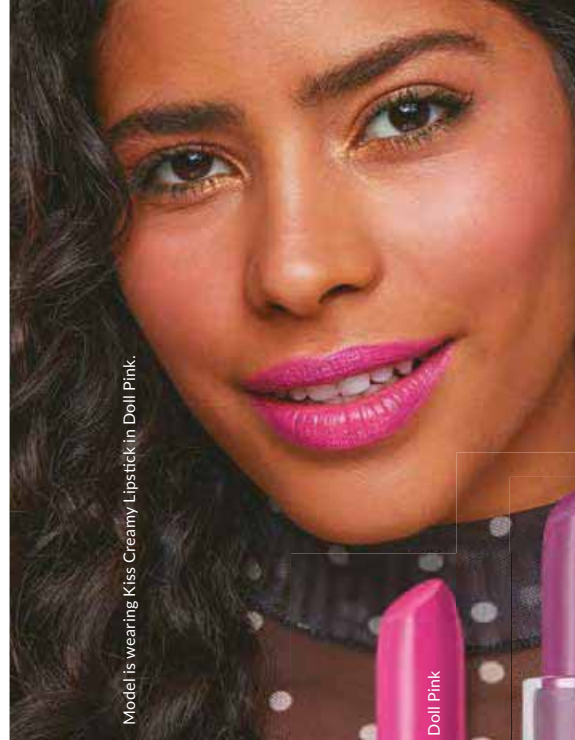

MOISTURE-BURST CREAMY LIPSTICK

Enriched with **aloe** & **vitamin E** for max creaminess & an explosion of lasting colour in **1 swipe**