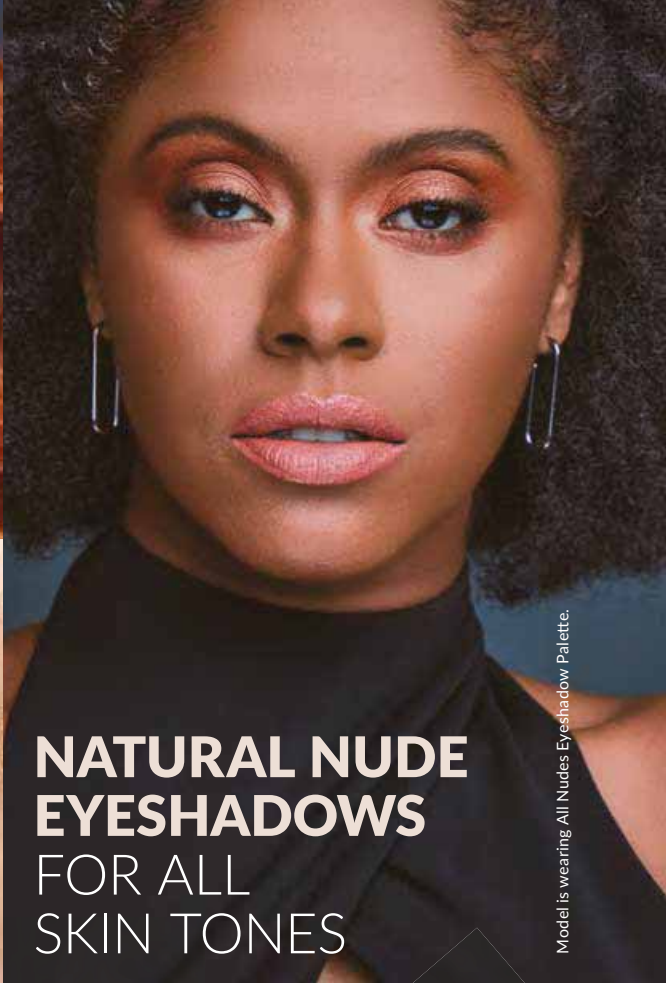

Glimmering Gems Eyeshadow Palette
17 g 1435677
Regular Price R349

Model is wearing All Nudes Eyeshadow Palette.

NATURAL NUDE EYESHADOWS FOR ALL SKIN TONES