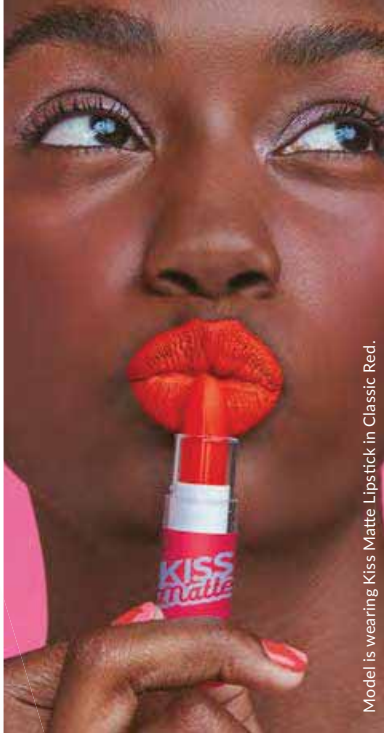

Currant Drizzle

Model is wearing Kiss Matte Lipstick in Classic Red.

NEW
IMPROVED FORMULA

100% MATTE LIPSTICK

Glide-on, **moisturising colour** lasts for hours without smudging