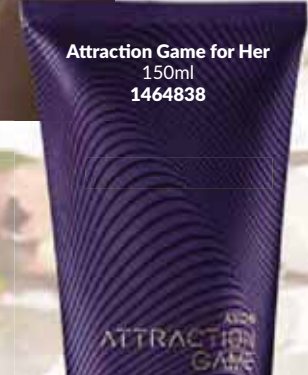

Perfumed Body Lotions for Her

ONLY R58 EACH

ONLY R58 EACH