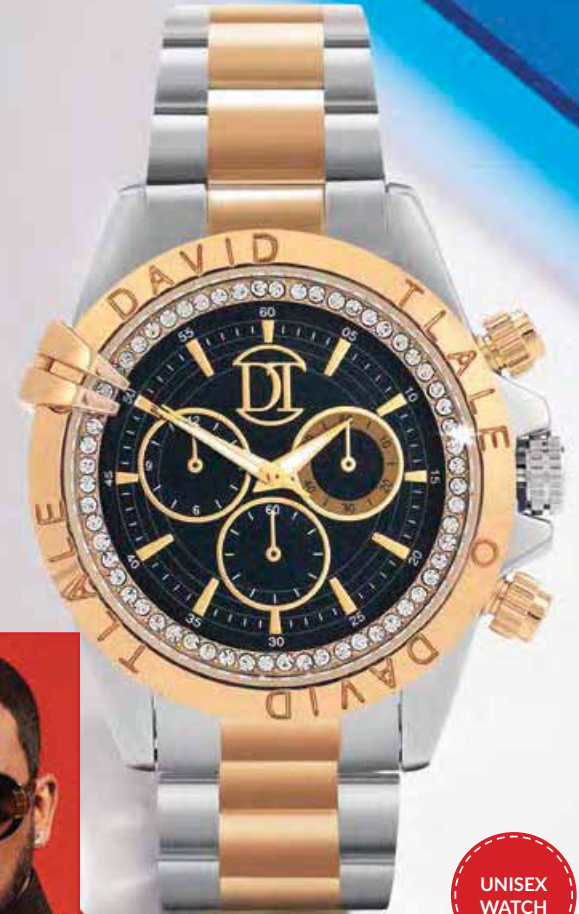

**R399**

Gold-toned detailing.

David Tlale signature insignia.

David Tlale branded sunglasses box.

David Tlale branded watch box.

Intricate inner face design with David Tlale branding.

**David Tlale Watch**

It's time to make a statement with a black & gold-toned watch featuring intricate detailing & my timeless David Tlale insignia.  
Watch length: 21.9 cm  
Face: 4 cm diameter  
**1527721**

**R629**

UNISEX WATCH