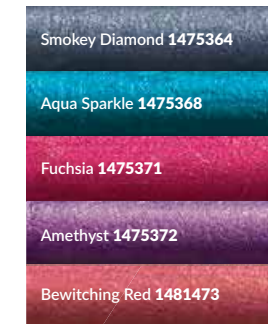

VITAMIN E

1 FOR R89

ACROSS PAGES 100-101

ANY 3 FOR R153 SAVE R114

Please indicate your choice of shades on your order form.