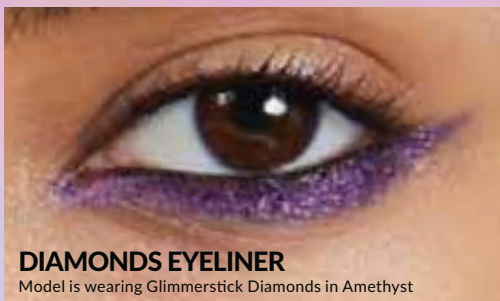

# SUMMER-PROOF EYE & LIP LINERS

Our **best-selling**, easy glide-on liners give **lips & eyes** long-lasting mesmerising looks with **high-impact colour**

**LIP LINER**

Model is wearing Glimmerstick Lip Liner in Berry Nice