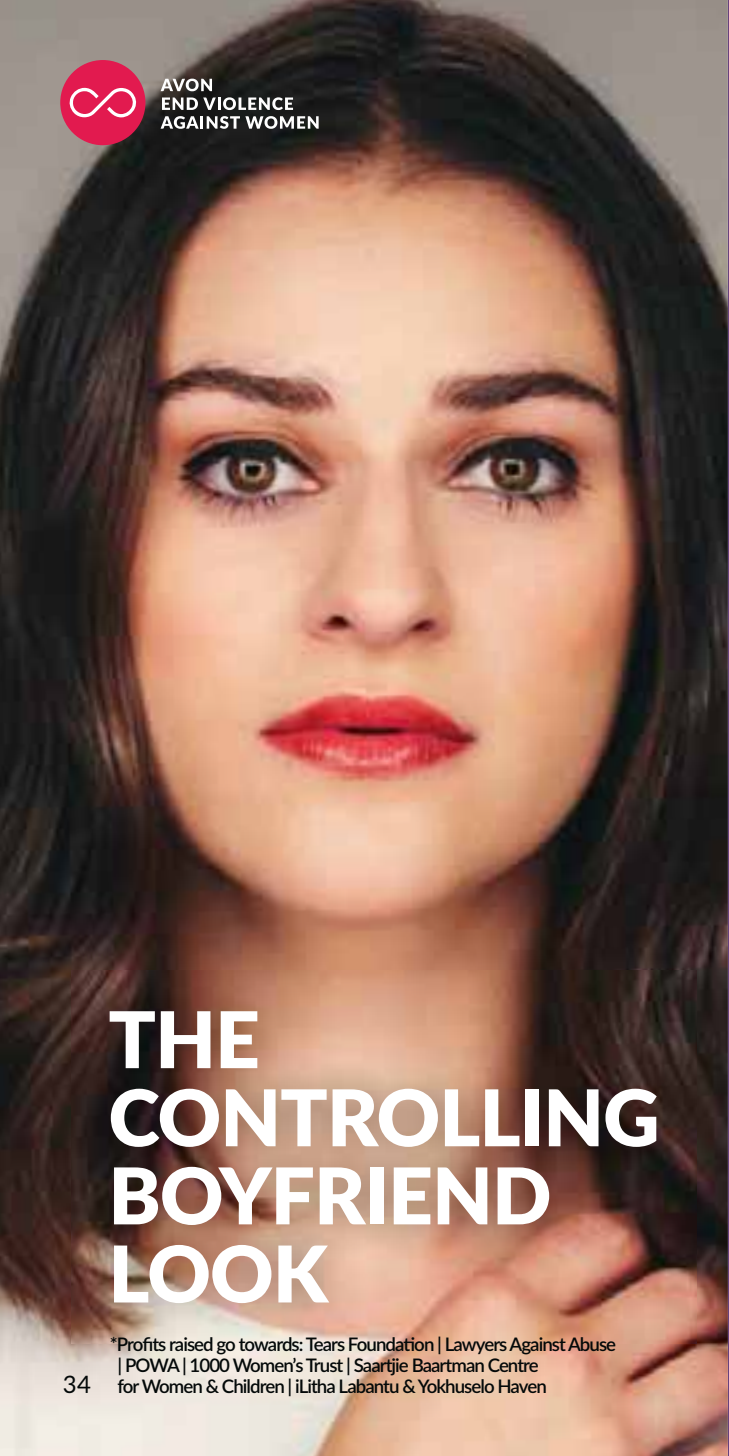

**LIMITED EDITION**

**Joe Watch**  
Silver-toned watch featuring  
blue strap with cut-out details  
& white face.

Watch length: 26.1 cm  
Face: 4.6 cm diameter

**1517949**  
Regular Price R349

**R329**  
SAVE R20

give the power to  
**DAZZLE**

with a gorgeous blue &  
rose gold-toned watch.

**POWERFUL GIFTS  
PERFECT PRICE**

ADD A GIFT BAG. SEE PAGE 2

**LIMITED EDITION**

**Myla Watch**  
Rose gold-toned watch  
with a navy silicone strap.

Watch length: 25 cm  
Face: 4 cm diameter

**1517948**

**R329**

AVON  
END VIOLENCE  
AGAINST WOMEN