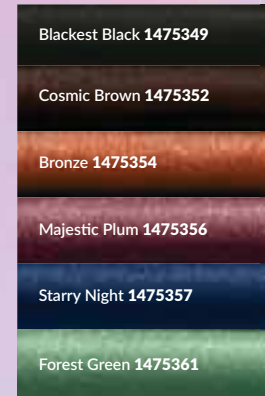

Glimmerstick Eyeliner
Regular Price R89 each