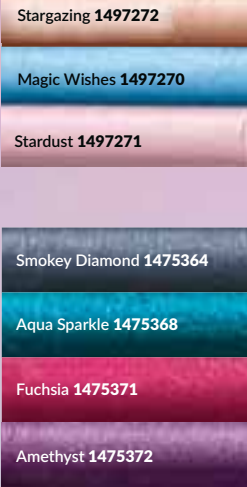

**Glimmerstick Lip Liner**  
Regular Price R89 each

Printed colour shade swatches may vary from the actual product.

**DIAMONDS EYELINER**

High-pigment sparkle

**NEW SHADES**

**Glimmerstick Diamonds Eyeliner**  
Regular Price R89 each