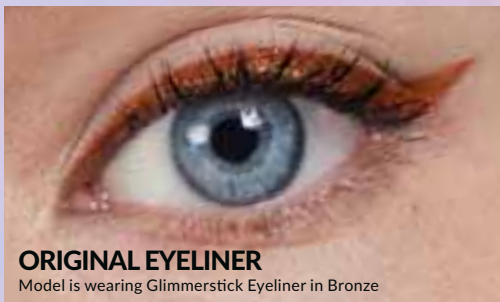

# SUMMER-PROOF EYE & LIP LINERS

Our **best-selling**, easy glide-on liners give **lips & eyes** long-lasting mesmerising looks with **high-impact colour**

**LIP LINER**

Model is wearing Glimmerstick Lip Liner in Berry Nice

**DIAMONDS EYELINER**

Model is wearing Glimmerstick Diamonds in Amethyst

**ORIGINAL EYELINER**

Model is wearing Glimmerstick Eyeliner in Bronze

**TWIST & GO**  
no sharpener needed

**LIP LINER**

- Defines & contours lips
- Stops feathering