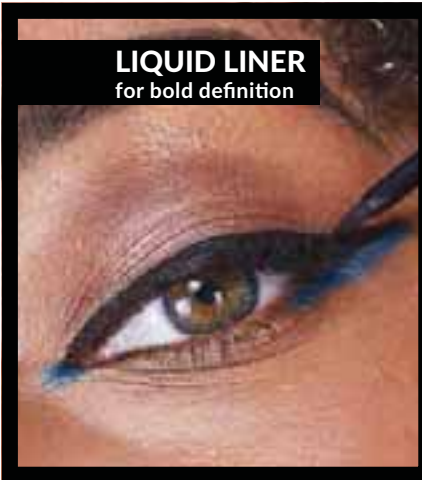

POWER STAY 72 HOURS
LIFE-PROOF LONGWEAR

GET DAYS* OF **SEMI-PERMANENT**** LINER & BROW DRAMA

COLOUR LOCK
TECHNOLOGY

NEW

LIQUID LINER
for bold definition

Ocean Blue 1514248

Chocolate Brown 1514249

Blackest Black 1514239