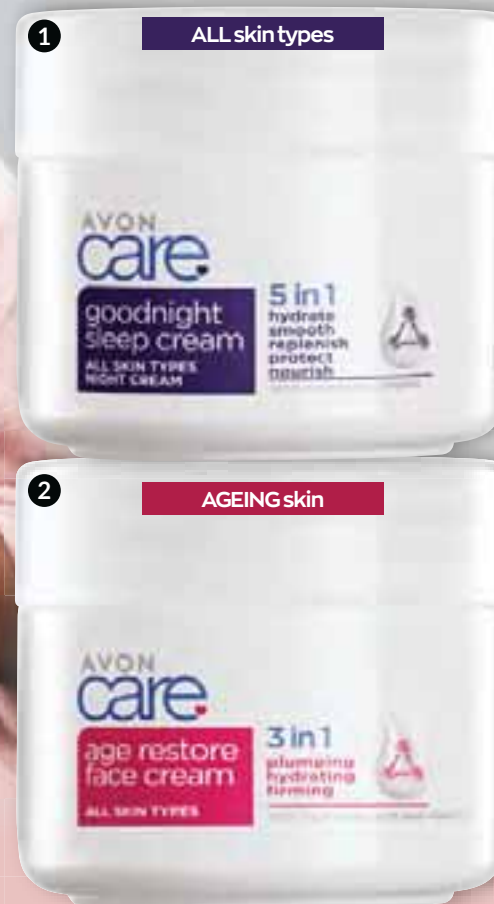

## DAY & NIGHT CARE FOR FIRMER, HEALTHIER SKIN

1

ALL skin types

**AVON care**  
**goodnight sleep cream**  
ALL SKIN TYPES  
NIGHT CREAM

5 in 1  
hydrate  
smooth  
replenish  
protect  
firm/refresh

2

AGEING skin