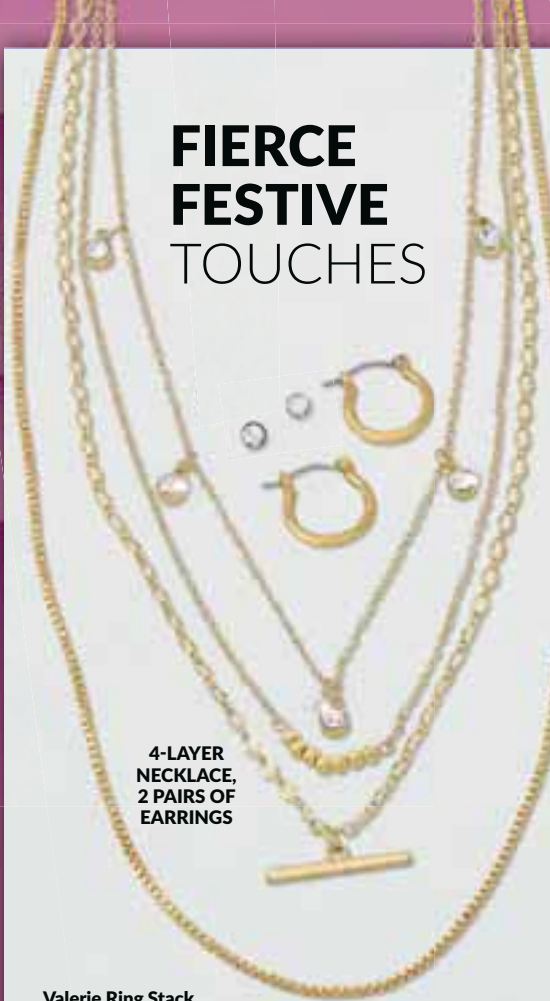

**R99**

2-PIECE  
GIFT SET

**Eve Hand Jewellery Set**  
Gold-toned hand jewellery  
piece & 3 adjustable rings.  
18 cm + 3 cm extender  
Rings: adjustable  
**1493688**

**R89**

LOWEST  
PRICE  
OF THE YEAR

**FIERCE  
FESTIVE  
TOUCHES**

4-LAYER  
NECKLACE,  
2 PAIRS OF  
EARRINGS

**Saeedah Gift Set**  
Multi-layer necklace featuring  
various details. Comes with  
1 stud pair & 1 hoop pair.  
Necklace: Chain lengths vary from  
35 cm to 52 cm + 7.5 cm extender  
Hoop earrings: 1.5 cm  
Stud earrings: 0.4 cm  
**1518189**  
Regular Price R169