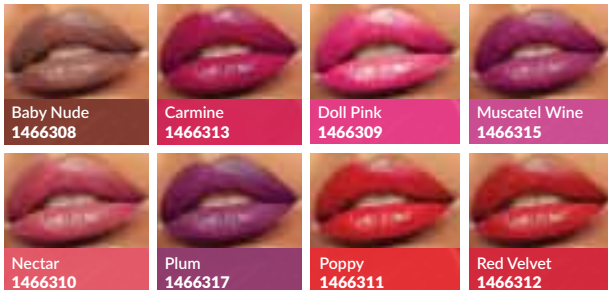

- >> Vitamin E-enriched formula to care for & enhance lips
- >> Non-greasy & non-oily

Color Trend Fruity Lip Gloss  
10 ml  
**R53** EACH

**MOISTURE-BURST CREAMY LIPSTICK**

- >> Bursting with moisture & hydration with aloe & vitamin E
- >> Max creaminess for an explosion of colour in 1 swipe