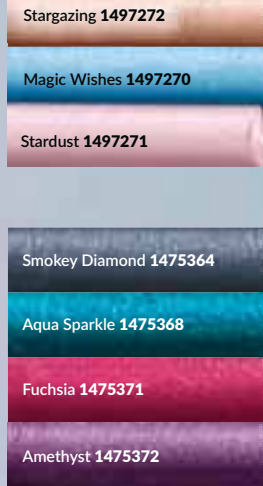

**ORIGINAL EYELINER**

- Fuss-free eye definition
- No tug, drag, smudge or slip

**Glimmerstick Eyeliner**  
Regular Price R89 each

**DIAMONDS EYELINER**

Longwearing glitzy touches for high-pigment impact & sparkle

**NEW SHADES**

**Glimmerstick Diamonds Eyeliner**  
Regular Price R89 each

ONLY **R79** EACH

Printed colour shade swatches may vary from the actual product.

ONLY **R79** EACH