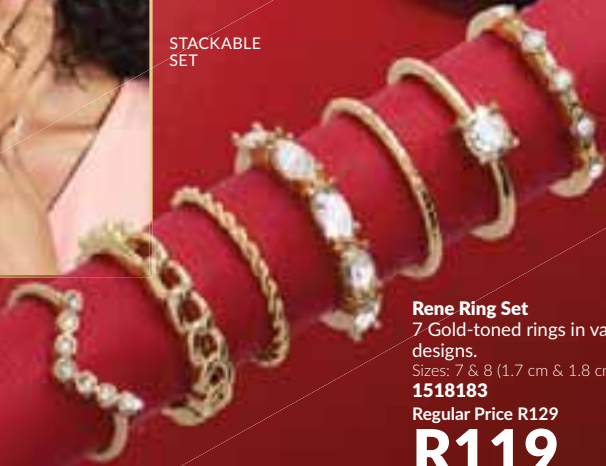

STACKABLE SET

Rene Ring Set
7 Gold-toned rings in various designs.
Sizes: 7 & 8 (1.7 cm & 1.8 cm diameter)
1518183

Regular Price R129

R119