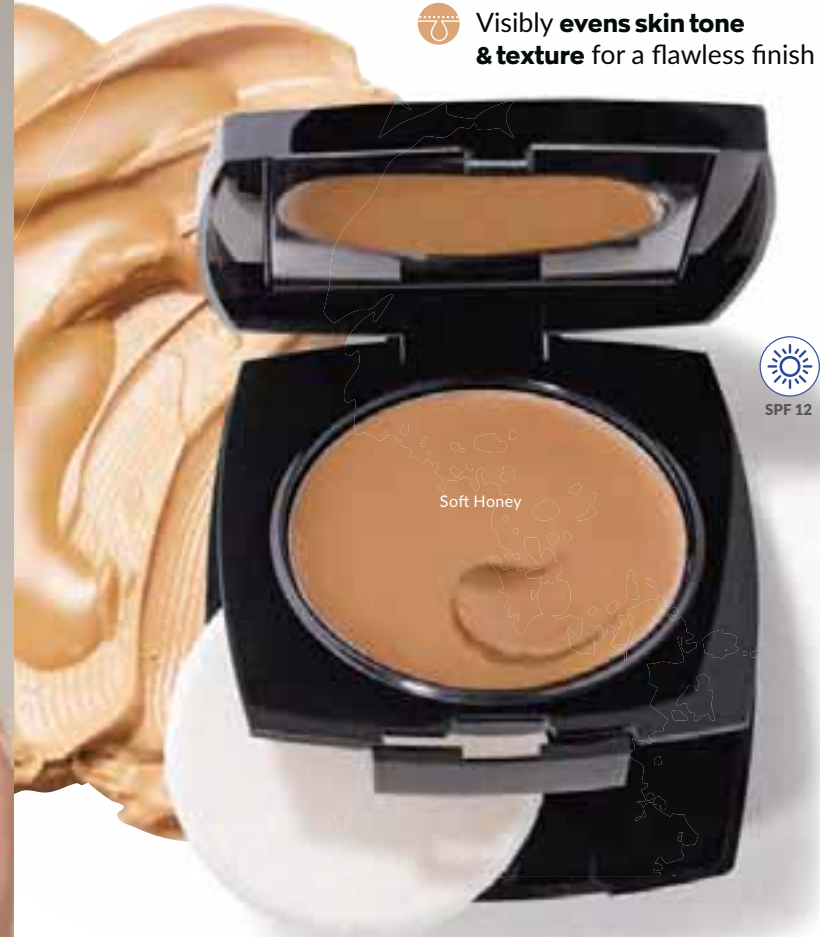

BUILT-IN MIRROR & APPLICATOR SPONGE

Ultramatte Cream-to-Powder Foundation SPF 12
10 g
Regular Price R179 each

R169 EACH

Printed colour shade swatches may vary from the actual product.

5 DEEP	Rich Sienna 1328727
	Dark Cocoa 1328726
	Maple 58101
	Walnut 58247
4 MEDIUM DEEP	Amaretto 56981
	Nutmeg 95194
	Caramel 57758
3 MEDIUM	Spice 56983
	Light Caramel 95893
	Soft Honey 56982
	Honey Beige 56984
	Medium Beige 54814
2 LIGHT	Natural Beige 55064
	Creamy Natural 56976
	Nude 54939