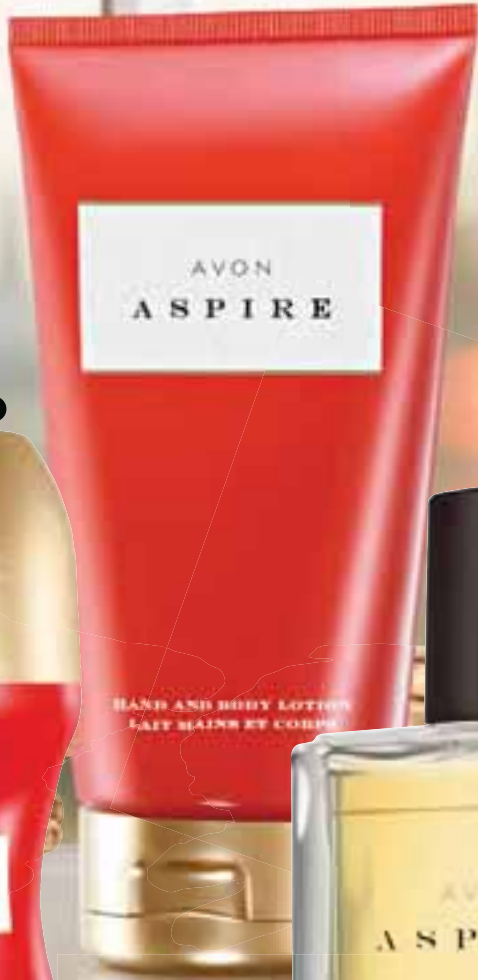

# SUCCESS IS YOUR ONLY OPTION

1 **Aspire for Her Roll-On Anti-Perspirant Deodorant**  
50 ml 92796  
Regular Price R28\*

2 **Aspire for Her Hand & Body Lotion**  
150 ml 74984  
Regular Price R58\*

3 **Aspire for Her Eau de Toilette**  
30 ml 15868  
Regular Price R159\*