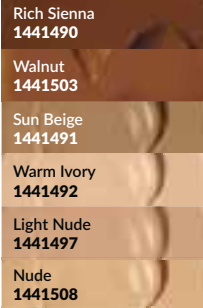

Rich Sienna 1441490

Walnut 1441503

Sun Beige 1441491

Warm Ivory 1441492