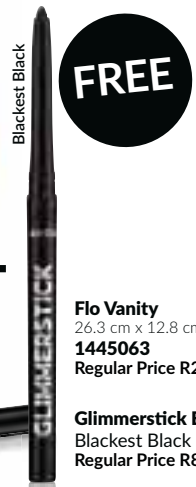

FREE

Flo Vanity
26.3 cm x 12.8 cm x 20 cm
1445063
Regular Price R299

Glimmerstick Eyeliner
Blackest Black
Regular Price R89

BUY **VANITY** FOR **R189** + GET
BLACKEST BLACK GLIMMERSTICK **FREE** SAVE R199

SOUTH AFRICA OFFER CODE **1445063** LESOTHO OFFER CODE **860234**

Your free product will automatically be included with your order.

Jeanine Duffel Bag
48 cm x 28 cm x 28 cm
1526671
R499