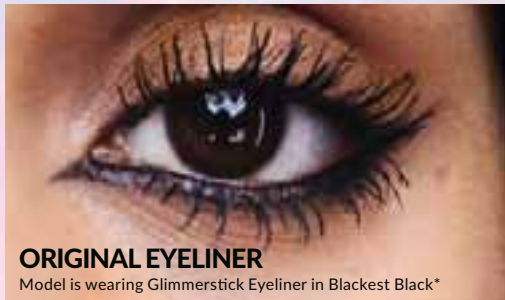

# SUMMER-PROOF EYE & LIP LINERS

Our bestselling, easy glide-on liners give lips & eyes long-lasting, mesmerising looks with high-impact colour

**LIP LINER**

Model is wearing Glimmerstick Lip Liner in Berry Nice

**ORIGINAL EYELINER**

Model is wearing Glimmerstick Eyeliner in Blackest Black\*

**DIAMONDS EYELINER**

Model is wearing Glimmerstick Diamonds in Amethyst

**TWIST & GO**  
no sharpener needed

**LIP LINER**

- Rich colour defines & contours lips
- Stops feathering