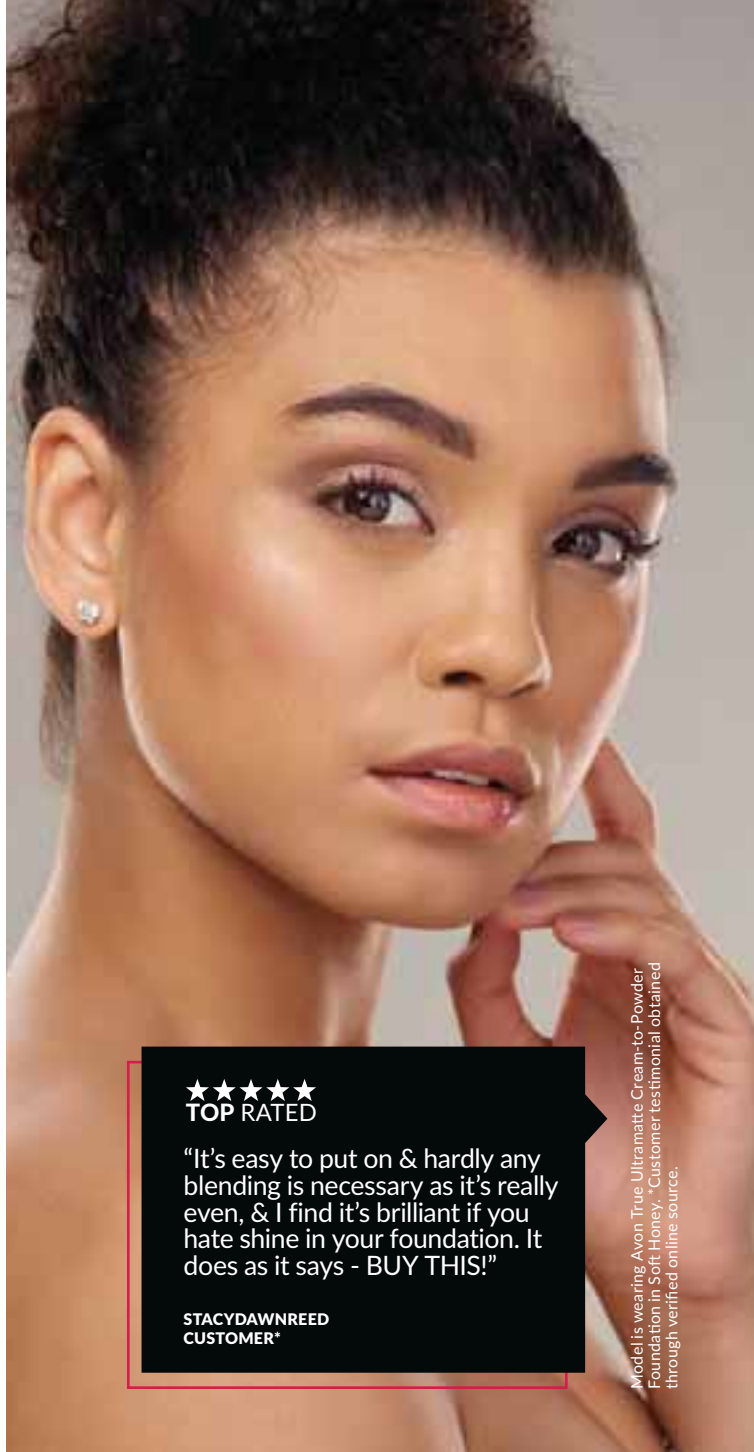

★★★★★
TOP RATED

"It's easy to put on & hardly any blending is necessary as it's really even, & I find it's brilliant if you hate shine in your foundation. It does as it says - BUY THIS!"

STACYDAWNREED
CUSTOMER*

Model is wearing Avon True Ultramatte Cream-to-Powder Foundation in Soft Honey. *Customer testimonial obtained through verified online source.

3-IN-1 MATTE COVER

Mattifying **foundation, concealer & powder** benefits in one

- **100% natural-looking**, medium-to-full coverage
- Visibly **evens skin tone & texture** for a flawless finish