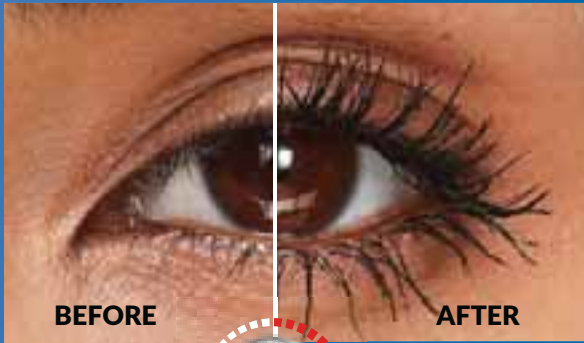

CREATE INSTANT BOLD VOLUME*