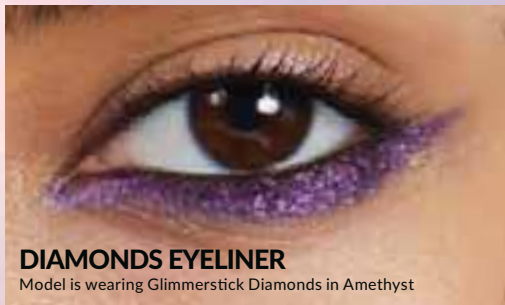

# SUMMER-PROOF EYE & LIP LINERS

Our bestselling, easy glide-on liners give lips & eyes long-lasting, mesmerising looks with high-impact colour

**LIP LINER**

Model is wearing Glimmerstick Lip Liner in Berry Nice

**ORIGINAL EYELINER**

Model is wearing Glimmerstick Eyeliner in Blackest Black\*

**DIAMONDS EYELINER**

Model is wearing Glimmerstick Diamonds in Amethyst

**TWIST & GO**  
no sharpener needed

**LIP LINER**

- Rich colour defines & contours lips
- Stops feathering