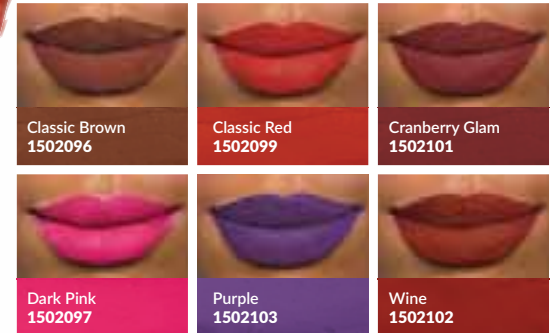

Color Trend Kiss Creamy SPF 15 Lipstick  
**R69** EACH

Printed colour shade swatches may vary from the actual product.

**VIBRANT MATTE LIPSTICK**

- >> Glide-on colour
- >> Makes lips feel soft & moisturised

VITAMIN E

SPF 15

Color Trend Kiss Matte SPF 15 Lipstick  
Regular Price R69 each

**ANY 2 FOR R115** SAVE R23

Please indicate your choice of shades on your order form.

AVON  
**color trend**

**SHINE-FREE  
MATTE  
FINISH**