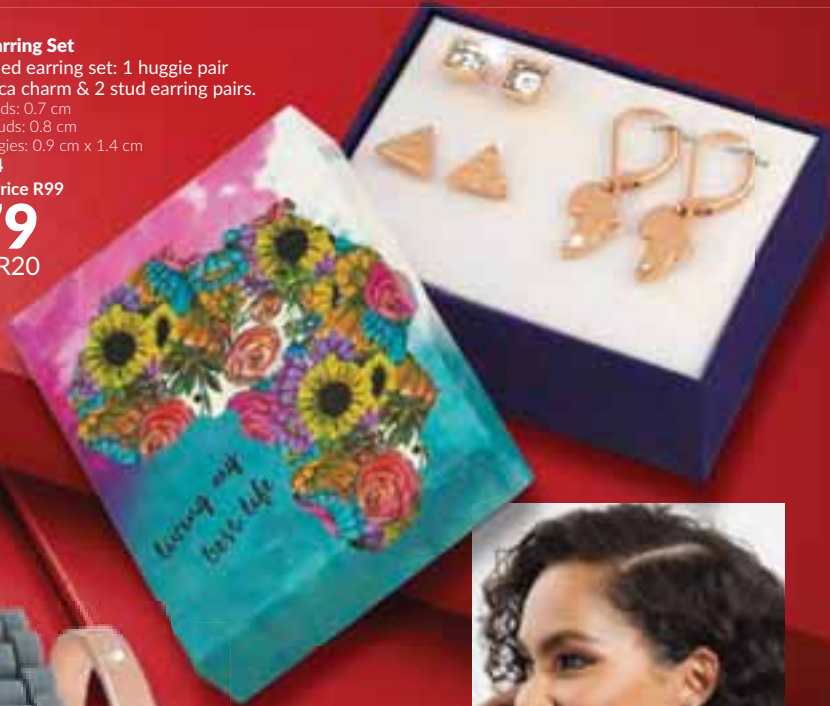

A SET FOR YOUR PERFECT MATCH

Africa Earring Set

Gold-toned earring set: 1 huggie pair with Africa charm & 2 stud earring pairs.

Square studs: 0.7 cm
Triangle studs: 0.8 cm
Africa huggies: 0.9 cm x 1.4 cm

1518184

Regular Price R99

R79
SAVE R20

Carla Watch & Bracelet Set

Rose gold-toned watch with a silicone strap. Comes with a rose gold-toned bangle.
Watch length: 23.8 cm
Face: 3.7 cm diameter
Bracelet inside circumference: 19 cm

1527724
Regular Price R369
R349
SAVE R20