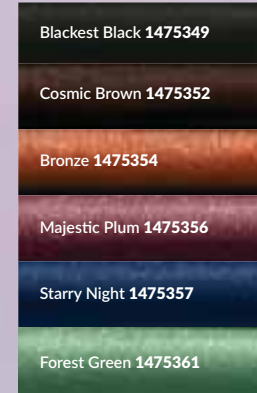

ORIGINAL EYELINER

- Fuss-free eye definition
- No tug, drag, smudge or slip

Glimmerstick Eyeliner
Regular Price R89 each