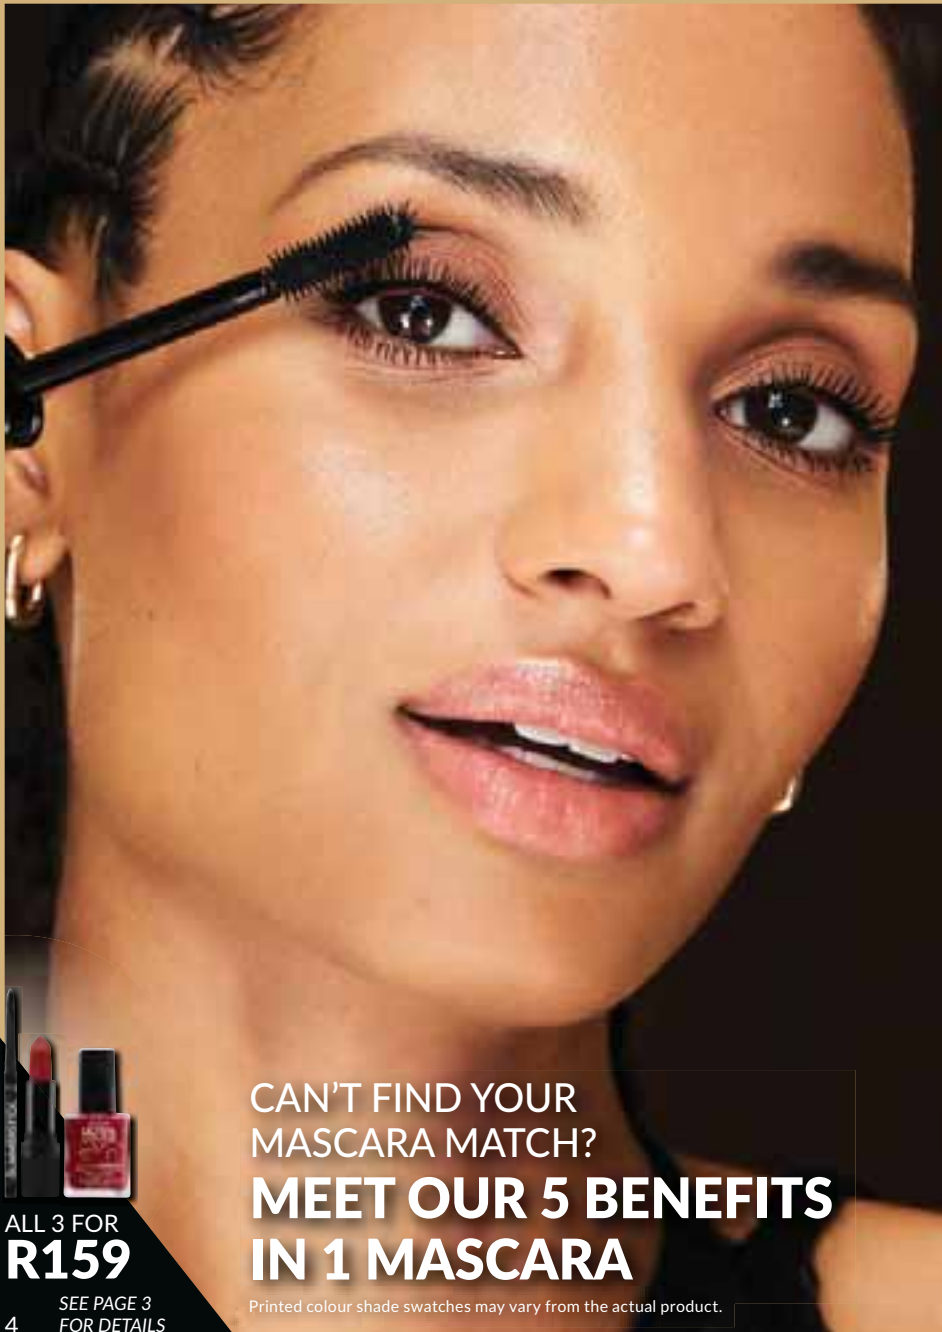

ALL 3 FOR
R159

SEE PAGE 3
FOR DETAILS

CAN'T FIND YOUR
MASCARA MATCH?
**MEET OUR 5 BENEFITS
IN 1 MASCARA**

Printed colour shade swatches may vary from the actual product.

1 VOLUME

2 LENGTH

3 LIFT

4 INTENSITY

5 DEFINITION

**INTELLIGENT GEL
FORMULA**

Evenly coats lashes
root-to-tip without
clumping

**SMART-CONTROL
BRUSH**

Designed to
separate & comb
every single lash

★★★★★
TOP RATED

"I always wanted
the best mascara
ever & I finally
found one...
It is awesome!"

DIMAKATSO N.
CUSTOMER*

BEFORE GENIUS!

Lash Genius Multitask
& Multiply Mascara
Blackest Black
10 ml 1503801
Regular Price R179

R139
SAVE R40

*Customer testimonial obtained through verified online source.

5