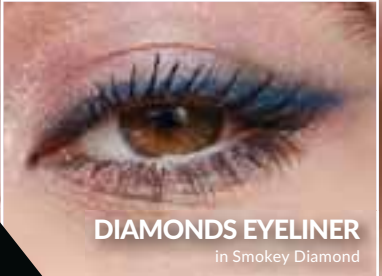

DIAMONDS EYELINER
in Smokey Diamond