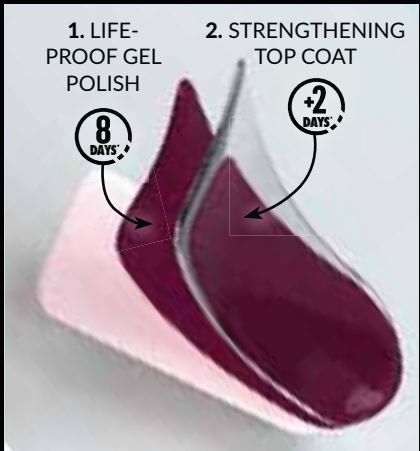

pecially designed contoured brush for an effortless application & full coverage in 1 coat

COLOUR LOCK TECHNOLOGY

Model is wearing Power Stay 8 Days Gel Nail Enamel in Hypnotise & Dark Dahlia. *Based on a consumer study. **Compared to Gel Shine Nail Enamel.

POWER STAY **8 DAYS***
LIFE-PROOF LONGWEAR

EXPERIENCE A **GEL-LIKE MANI WITH 8 DAYS*** OF **COLOUR & SHINE**

STAYS STRONG
COLOURLOCK™ TECHNOLOGY improves chip resistance

STAYS PERFECT
3D Plump effect, extreme shine & longer-lasting uniform coverage**