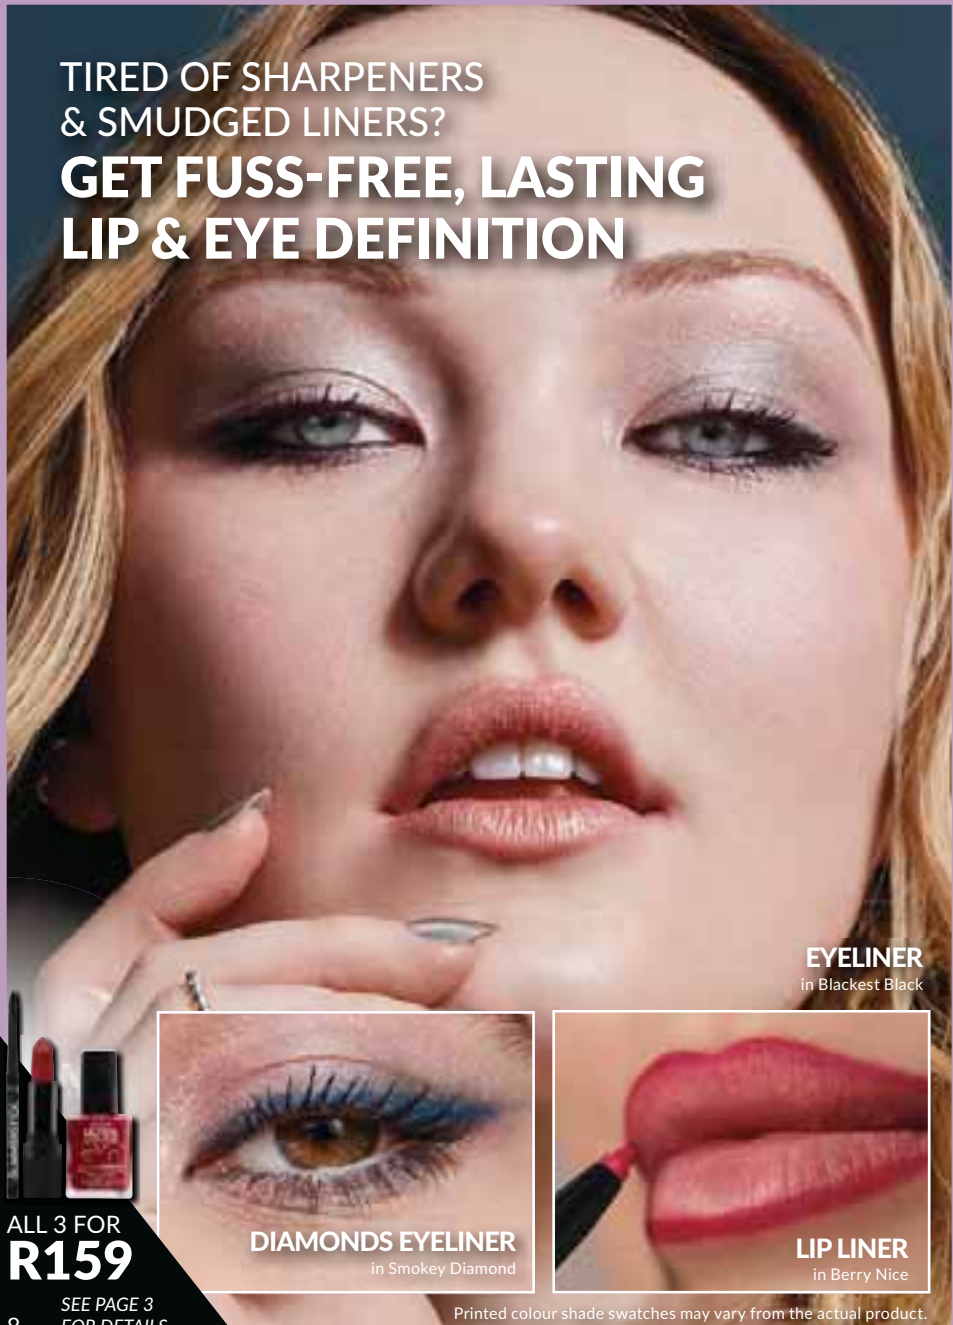

1 FOR R159 | ANY 2 FOR R229

Please indicate your choice of shades on your order form.

SAVE R89

7

TIRED OF SHARPENERS
& SMUDGED LINERS?

GET FUSS-FREE, LASTING LIP & EYE DEFINITION

EYELINER
in Blackest Black

ALL 3 FOR
R159