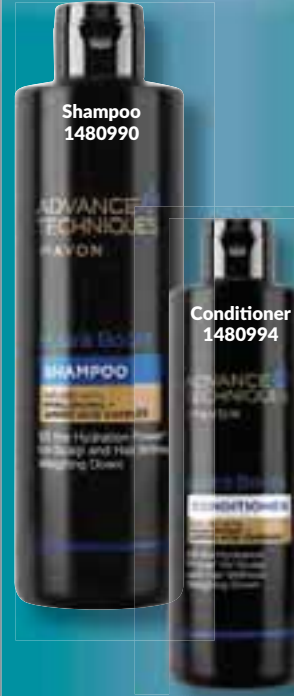

ORDER OFFER ON CODE **860265**

SAVE R45

SHAMPOOS & CONDITIONERS

FOR OILY HAIR & SCALP

Reduce excess oil by 30%**

FOR THINNING HAIR

Extend strand survival by 99%*

FOR DEHYDRATED HAIR