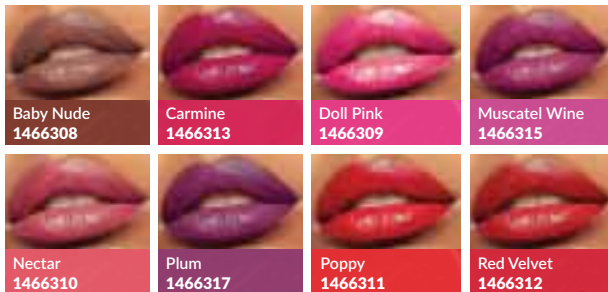

Color Trend Fruity Lip Gloss
10 ml
R53 EACH

MOISTURE-BURST CREAMY LIPSTICK

>> Bursting with moisture & hydration with aloe & vitamin E

>> Max creaminess for an explosion of colour in 1 swipe

Color Trend Kiss Creamy SPF 15 Lipstick
R69 EACH

VIBRANT MATTE LIPSTICK

>> Glide-on colour
>> Makes lips feel soft & moisturised

Color Trend Kiss Matte SPF 15 Lipstick
Regular Price R69 each

Model is wearing Kiss Matte Lipstick in Classic Red.

ANY 2 FOR R115 SAVE R23
Please indicate your choice of shades on your order form.