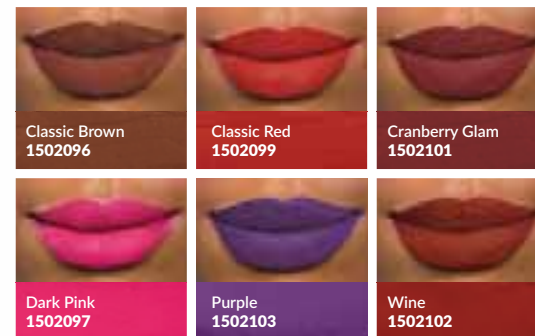

Color Trend Fruity Lip Gloss
10 ml
R53 EACH

MOISTURE-BURST CREAMY LIPSTICK

>> Bursting with moisture & hydration with aloe & vitamin E

>> Max creaminess for an explosion of colour in 1 swipe

Color Trend Kiss Creamy SPF 15 Lipstick
R69 EACH

VIBRANT MATTE LIPSTICK

>> Glide-on colour
>> Makes lips feel soft & moisturised

Color Trend Kiss Matte SPF 15 Lipstick
Regular Price R69 each

Model is wearing Kiss Matte Lipstick in Classic Red.

ANY 2 FOR R115 SAVE R23
Please indicate your choice of shades on your order form.