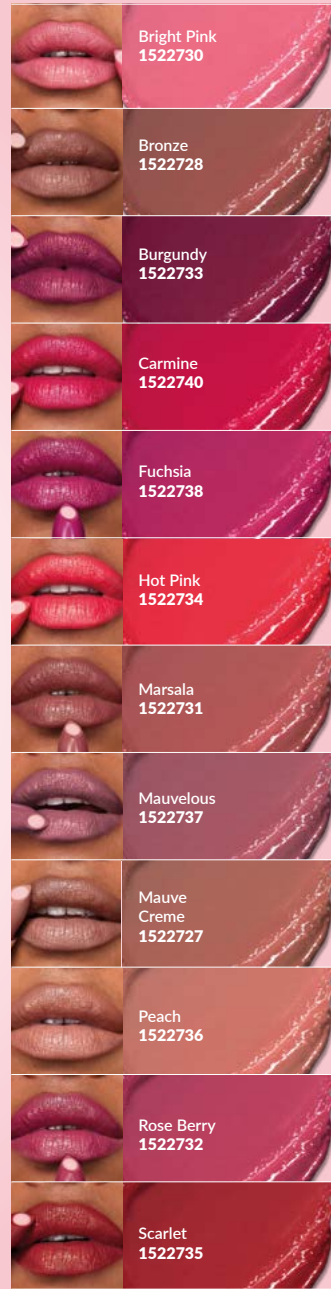

NEW

Bright Pink

Marsala

*Blindhome use test with 100 consumers July 2022.

8/10 said it feels **more hydrating** than the lipstick they use most often*

ONLY R69
SEE PAGE 25 FOR DETAILS

in 12 MIRROR-LIKE SHINE shades