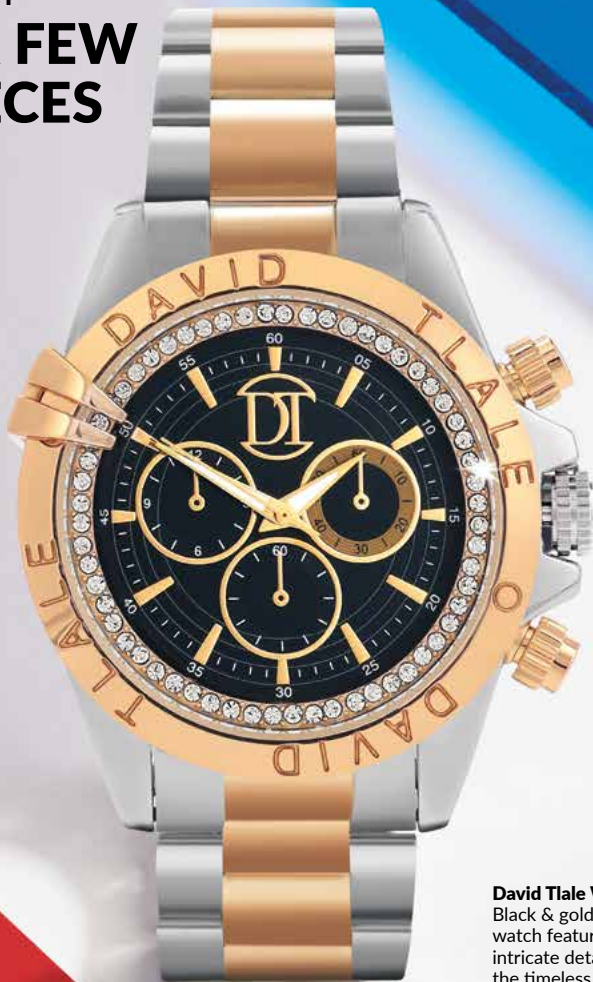

MAKE A FASHION STATEMENT WITH A FEW KEY PIECES

- Unisex
- Features David Tlale emblem & diamanté detail

Comes in a giftable
David Tlale box

David Tlale Watch
Black & gold-toned
watch featuring
intricate detailing &
the timeless David
Tlale insignia.

Watch length: 21.9 cm
Face: 4 cm diameter

1527721

Regular Price R629

R499
SAVE R130