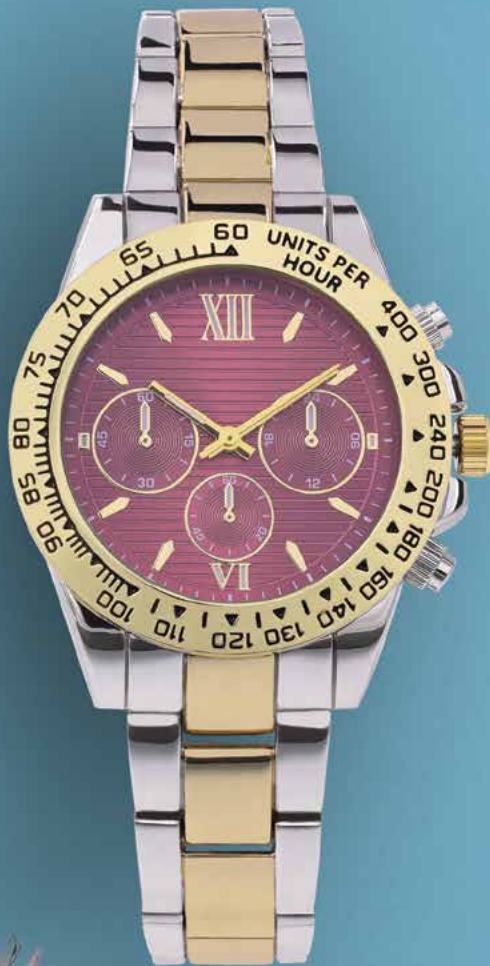

1539630

Regular Price R399

R379

SAVE R20

ALL LIMITED EDITION

**ALL
NEW**

Bella Watch

Gold-toned watch with
a tan pebble strap.

Watch length: 24.2 cm

Face: 3.6 cm diameter

1539571

Regular Price R299

R279
SAVE R20

ALL LIMITED EDITION

Tiffany Watch

Gold- & silver-toned metal watch with a coloured, textured dial.

Watch length: 21.5 cm

Face: 3.7 cm diameter

1512957

Regular Price R429

R379
SAVE R50

ALL LIMITED EDITION

NEW

DEFINE YOUR GLAM
WITH A
STAND-OUT
TIMEPIECE