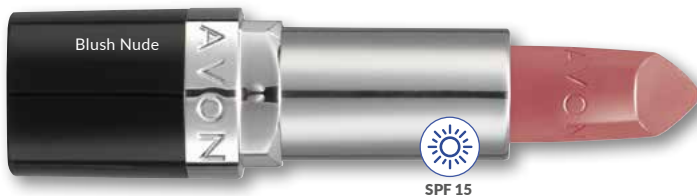

Hydramatic Matte Lipstick
R169 EACH

RICH, CREAMY, NOURISHING LIPSTICK

Vivid, creamy colour infused with a nourishing blend of vitamin E, avocado oil & sesame oil for a comfortable satin finish

Ultra Creamy Lipstick
R129 EACH