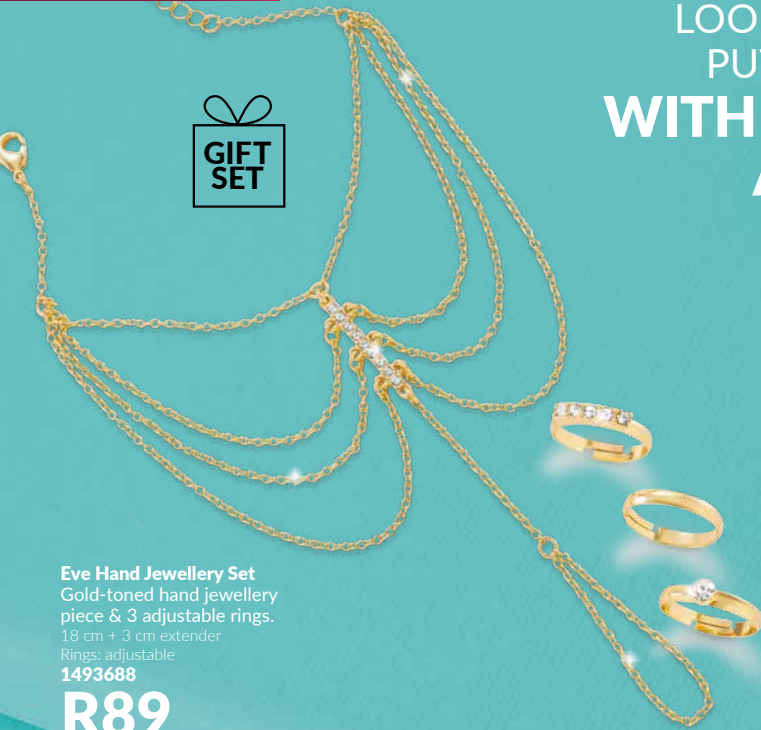

Two-piece gift set with
diamanté detail.

Necklace: 42 cm + 9 cm extender

Pendant: 1.5 cm x 2.4 cm

Earrings: 2.2 cm

1533512

R129

ALL LIMITED EDITION

ALL NEW

SET OF 2 NECKLACES &
4 PAIRS OF EARRINGS

COMES IN A
GIFTABLE BOX

6-PIECE
GIFT SET

Liz Wardrober

Set of 2 gold- & rose gold-toned necklaces & 4 pairs of matching earrings with faux-pearl & diamanté details.

Necklaces: 42 cm + 9 cm extender
Heart earrings: 0.8 cm x 0.9 cm
Diamanté earrings: 0.4 cm diameter
Faux-pearl earrings: 0.4 cm diameter
Hoop earrings: 1.8 cm diameter

1539640

R149

ALL LIMITED EDITION

LOOK INSTANTLY
PUT TOGETHER
**WITH GOLDEN
ACCENTS**

Eve Hand Jewellery Set
Gold-toned hand jewellery
piece & 3 adjustable rings.
18 cm + 3 cm extender
Rings: adjustable
1493688

R89

Maya Earrings
Delicate, gold-toned
chain drop earrings.
9.1 cm
1493693
Regular Price R89