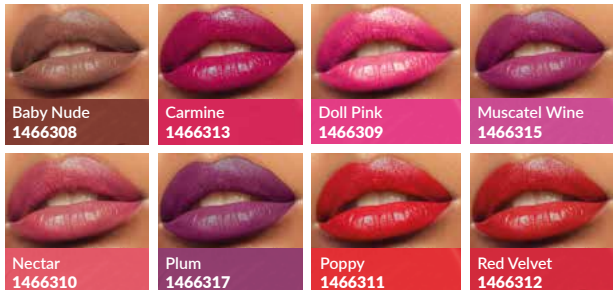

AVON
color trend

**GLAM
GLOSS**

>> High-shine, dewy gloss enriched with vitamin E to keep lips soft, smooth & protected

Cherry Drizzle

- | | |
|------------------------------|-------------------------------|
| Berry Drizzle
1319971 | Cherry Drizzle
1319969 |
| Currant Drizzle
1319970 | Peach Drizzle
1319968 |
| Plumberry Drizzle
1319979 | Strawberry Drizzle
1319967 |

Color Trend Fruity Lip Gloss
10 ml
Regular Price R53 each
R47 EACH

**MOISTURE-BURST
CREAMY LIPSTICK**

>> Pigment-popping, full cover creamy lipstick enriched with hydrating aloe & vitamin E

**Color Trend Kiss Creamy
SPF 15 Lipstick**
R69 EACH