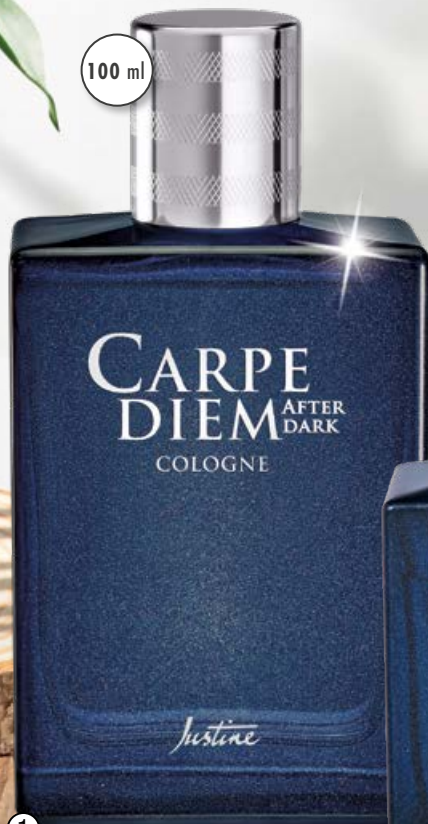

— CELEBRATE DAD WITH — HIS SIGNATURE SCENT

ONLY R93 EACH

Men's Deodorant Sprays
225 ml

1. Carpe Diem Riche
2. Carpe Diem
3. Red Extreme
4. Icon Man Intense

Code 1321150
Code 1444196
Code 1321268
Code 1322453

CARPE
DIEM
AFTER DARK

ORIENTAL FOUGÈRE
SCENT

SPICE GERANIUM PATCHOULI

NEW
LOOK
NEW
SIZE

150 ml

Carpe Diem After Dark
Deodorant Spray
150 ml **Code 1542581**
R79

— CELEBRATE DAD WITH —
A MEMORABLE SCENT

**CARPE
DIEM**
AFTER DARK

**ORIENTAL FOUGÈRE
SCENT**

SPICE GERANIUM PATCHOULI

1

2

1. Carpe Diem After Dark
Cologne
100 ml
Regular Price R469

2. Carpe Diem After Dark
Cologne
50 ml **Code 1444040**
Regular Price R319

GREAT DEAL

**BOTH FOR
R449**