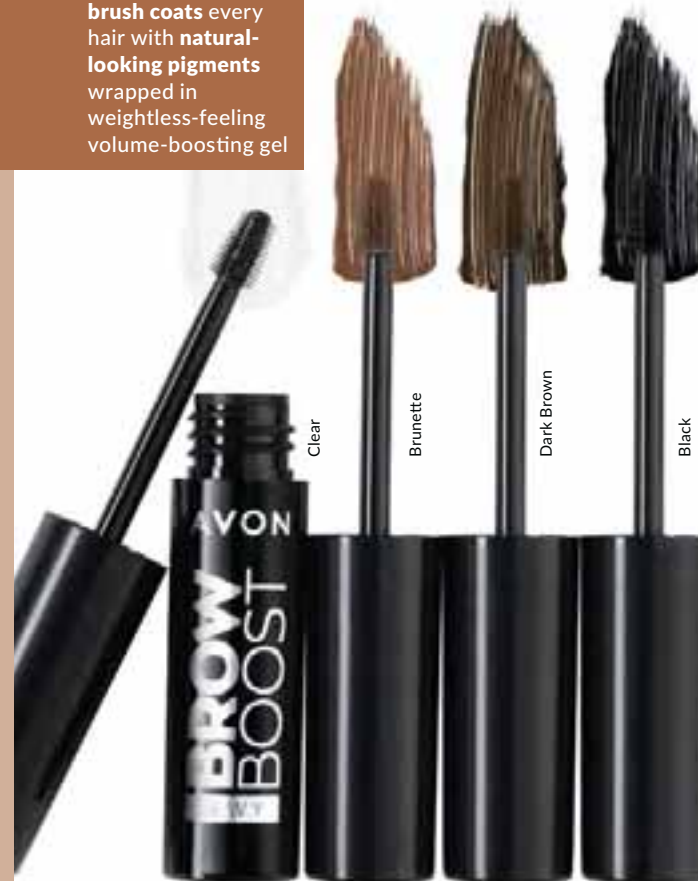

A DELIGHTFUL, LIGHTWEIGHT FALSE-LASH EFFECT

Get a fluffy, fluttery false-lash effect, with volume that won't weigh lashes down

Volumising brush easily reaches corner lashes to stretch, separate & coat each lash with ease

NON-WATERPROOF

Delightfull False Lash Mascara
Blackest Black
10 ml **1499747**

WATERPROOF

Delightfull Waterproof False Lash Mascara
Blackest Black
10 ml **1496952**

R179 EACH

UP TO DOUBLE THE VOLUME WITH EVERY COAT*

Coats lashes with blackest black pigment & silk-like fibres for extreme, buildable volume

Oversized brush to fully load up lashes with a **clump-free, volumised** look

NON-WATERPROOF

Exxtravert Extreme Volume Mascara
Blackest Black
9.5 ml **1507160**

WATERPROOF

Exxtravert Extreme Volume Waterproof Mascara
Blackest Black
9.5 ml **1518272**

R169 EACH

ULTRA VOLUME MASCARA

Create instant bold, clump-free volume that lasts all day** with a sumptuously smooth & flexible formula

Differently shaped & sized brush fibres create a thick blanket around each lash for **extra volume**

NON-WATERPROOF

Ultra Volume Mascara
Blackest Black
10 ml **1477546**

WATERPROOF

Ultra Volume Waterproof Mascara
Blackest Black
10 ml **1481011**

R129 EACH

*Through 7 coats, based on a clinical study. **Based on a consumer study.

SHAPE, SHADE & SET YOUR BROWS

- **Buildable, clump-free & smudge-proof**
- **Water-resistant to last all day**** without stiffness
- Enriched with caring **jojoba oil & apricot oil**

precise **MicroFlex brush** coats every hair with **natural-looking pigments** wrapped in weightless-feeling volume-boosting gel

Fuller, filled & flexible

Brow Boost Volume Brow Gel
3.3 ml
Regular Price R169 each

R139 EACH
SAVE R30