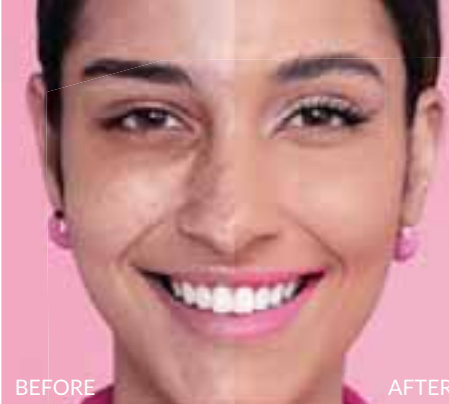

AVON
color trend

100% MATTE CONFIDENCE

Full coverage, matte foundation with a soft powder finish that won't budge.

Printed colour shade swatches may vary from the actual product.

BEFORE

AFTER

- Instant shine control*
- Flawless matte finish for all skin tones
- Won't clog or block pores

*Based on a consumer study.

WATER & SWEAT PROOF

GREEN TEA EXTRACT TO HELP CONTROL SHINE

SALICYLIC ACID TO HELP PREVENT BREAKOUTS