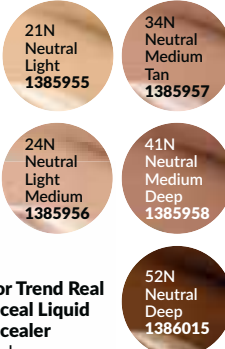

420G Caramel

**Color Trend Real Natural Finish Liquid Foundation**  
30 ml  
**R94** EACH

41N Neutral Medium Deep

**LIQUID CONCEALER**

Provides oil-free, full coverage of dark spots & blemishes

21N Neutral Light  
1385955