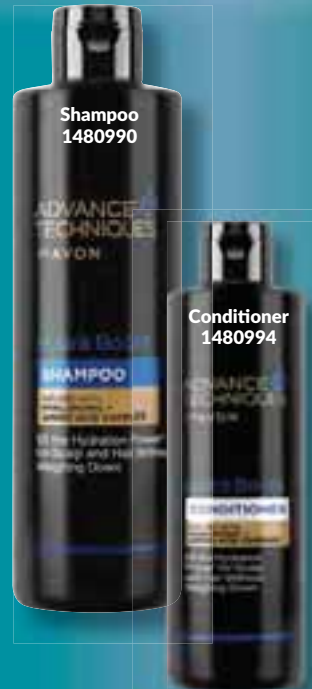

# SHAMPOOS & CONDITIONERS

Shampoo  
1374342

Conditioner  
1486513

Shampoo  
1375071

Conditioner  
1486507

Shampoo  
1480990

Conditioner  
1480994

Shampoo  
1374387

FOR DRY HAIR

FOR THINNING HAIR

FOR DEHYDRATED HAIR

FOR DULL HAIR

FOR DANDRUFF

FOR DAMAGED HAIR

Instantly hydrate dry, unruly hair\*

Extend strand survival by 99%\*\*