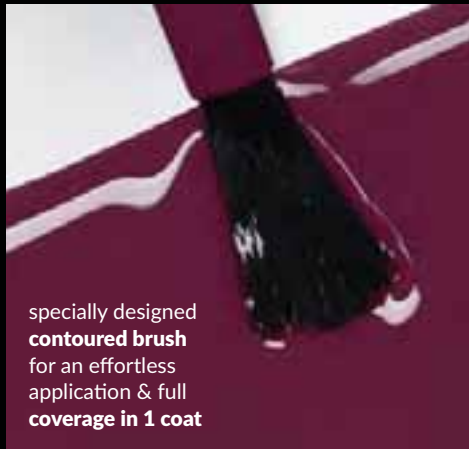

**COLOUR
LOCK
TECHNOLOGY**

POWER STAY **8** DAYS
LIFE-PROOF LONGWEAR

GET 8 DAYS*
OF COLOUR & SHINE

STAYS STRONG
COLOURLOCK™
TECHNOLOGY improves
chip resistance

STAYS PERFECT
3D Plump effect,
extreme shine &
longer-lasting
uniform coverage**

Power Stay 8-Days
Gel Nail Enamel
10 ml

specifically designed
contoured brush
for an effortless
application & full
coverage in 1 coat

1. LIFE-PROOF GEL POLISH
2. STRENGTHENING TOP COAT

Model is wearing Hypnotise & Dark Dahlia. *Based on a consumer study. **Compared to Gel Shine Nail Enamel.

1 FOR R75 | 2 FOR R119⁹⁰

Please indicate your choice of shades on your order form.

SAVE R30¹⁰