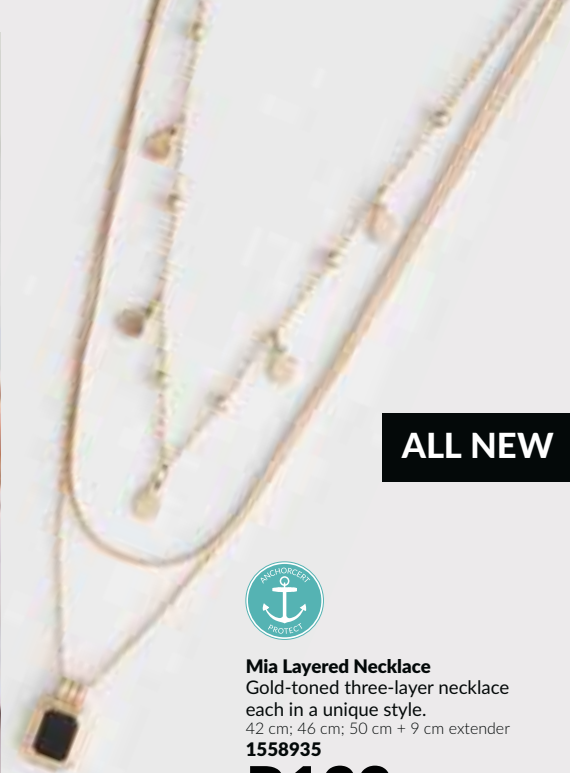

R169

ALL LIMITED EDITION

GIFTS TO ADORN & ADORE

Millie Adj stable Necklace
Silver-toned chunky chain necklace that can be worn as choker or collarbone length. 34 cm + 10 cm extender
1549654

R79

COMES IN A GIFTABLE BOX

**2 WAYS TO WEAR:
CHOKER OR
LONGER LENGTH**

Bloom Anklet Set
Pack of 3 anklets. 1x with multicoloured beads, 1x with gold-toned disc charms & 1x gold-toned chain. 25 cm + 2.5 cm extender
1534663

R129

ALL NEW