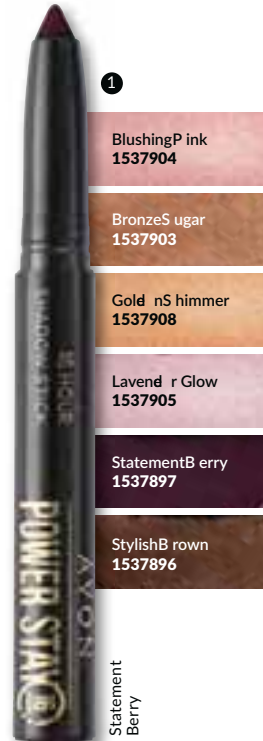

Model is wearing Power Stay Liquid Eyeliner in Ocean Blue & Blackest Black.

POWER
STAY
16H
LIFE-PROOF
LONGWEAR

2-IN-1 EYESHADOW
& LINER STICK

Water-resistant, creamy formula glides on & blends easily without smudging or creasing