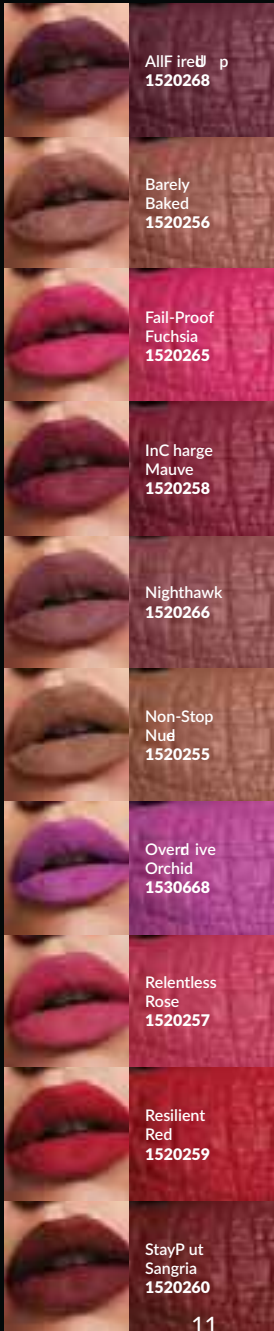

STEP 2

Find your skin tone, from 1 - Fair to 5 - Deep. Use these images as a guide

STEP 3 PUT THE CODE TOGETHER:

3 - 55 - G

SKIN TONE

- 1 = Fair
- 2 = Light
- 3 = Medium
- 4 = Medium Deep
- 5 = Deep

SHADE NUMBER

*Based on a consumer study. Easy to remove with Matte Micellar Water. Find it on page 126.

- 1 SHAKE WELL
- 2 SWIPE ON
- 3 LET DRY & POWER ON

Power Stay
16-Hour
Lip Colour
6 ml
Regular Price
R179 each

**LOWEST
PRICE
OF THE
R**

R139 EACH SAVE R40

Printed colour shade swatches may vary from the actual product.

AllF ireW p
1520268

Barely
Baked
1520256

Fail-Proof
Fuchsia
1520265

InC harge
Mauve
1520258

Nighthawk
1520266

Non-Stop
Nud
1520255