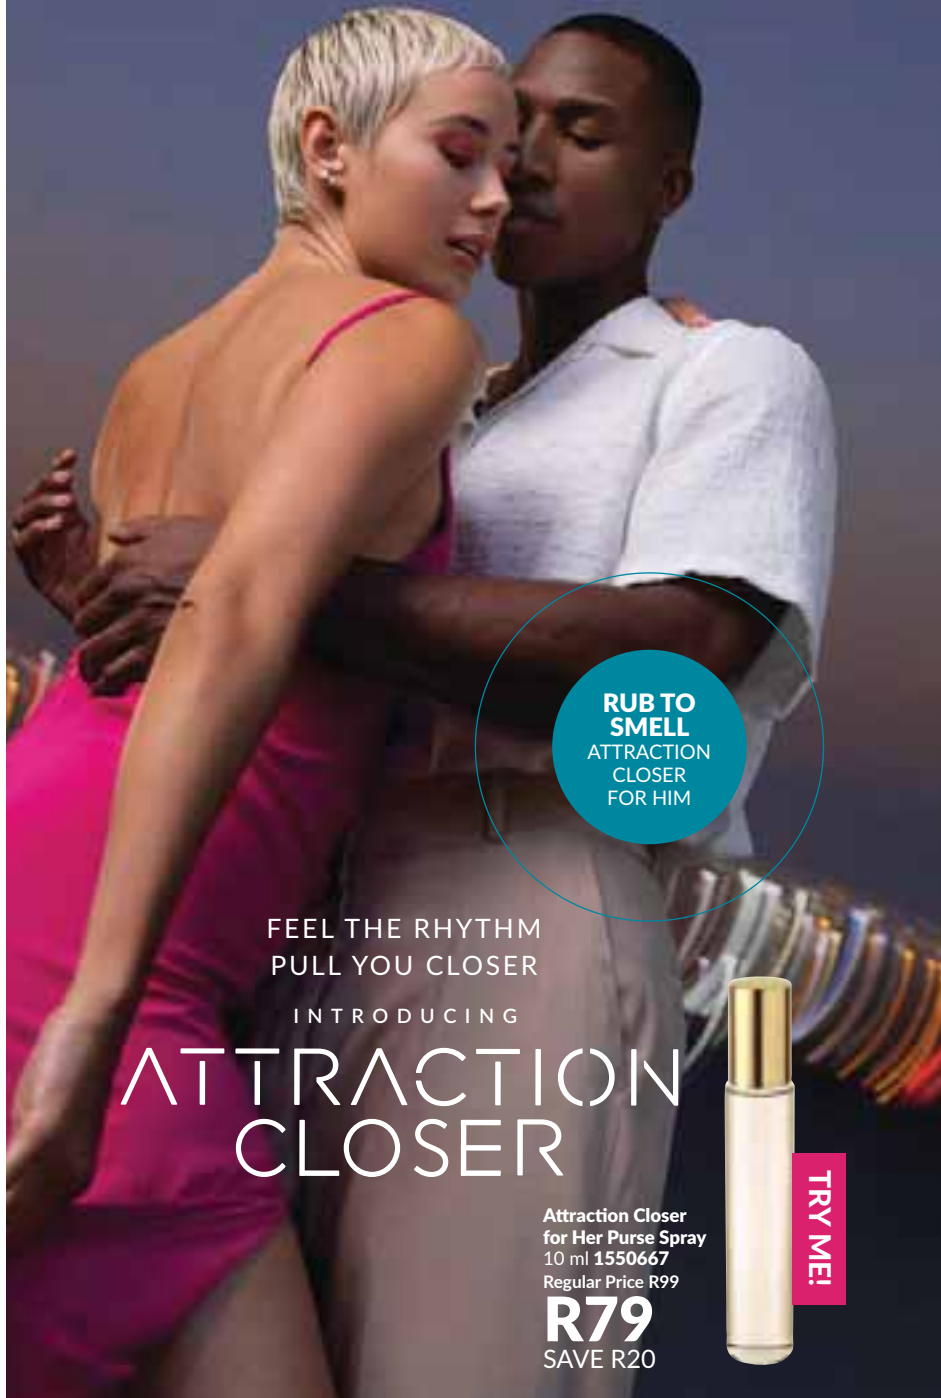

Color Trend
Kiss Creamy
SPF 15 Lipstick

1 FOR R69 | 2 FOR R119

Please indicate your choice of shades on your order form.

SAVE R19

NEW

MOVE IN PERFECT SYNC WITH TWO SCENTS SHARING A UNIQUE **SKIN-TO-SKIN ACCORD** OF **CREAMY WOODS**, **VELVET MUSKS & SWEET AMBERS**. CAPTURE THE UNEXPECTED SENSATION OF SKIN TOUCHING SKIN.