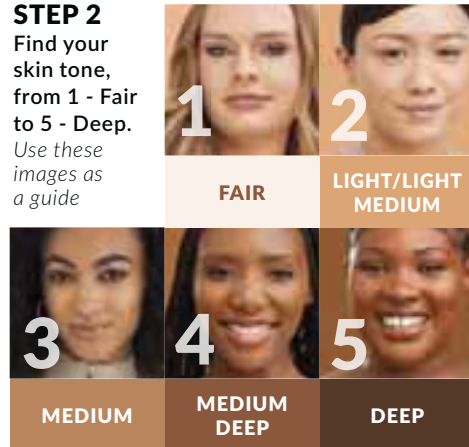

STEP 1 Determine your undertone (P/N/G)

PINK (COOL) = P

Skin burns easily. Silver jewellery suits you best.

NEUTRAL = N

Skin tans gradually. Silver & gold jewellery suit you.

GOLDEN (WARM) = G

Skin tans easily. Gold jewellery suits you best.

STEP 2

Find your skin tone, from 1 - Fair to 5 - Deep. Use these images as a guide

STEP 3 PUT THE CODE TOGETHER:

3 - 55 - G

SKIN TONE

- 1 = Fair
- 2 = Light
- 3 = Medium
- 4 = Medium Deep
- 5 = Deep

SHADE NUMBER