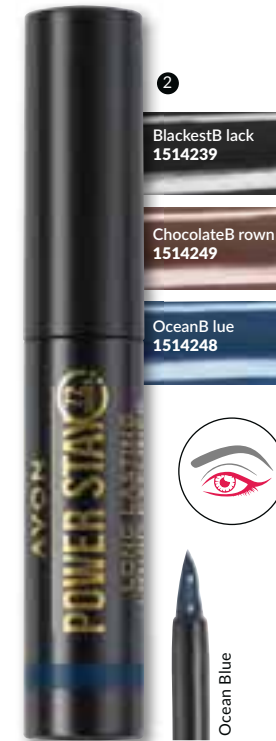

1

BlushingP ink
1537904

BronzeS ugar
1537903

Gold nS himmer
1537908

Lavend r Glow
1537905

StatementB erry
1537897

StylishB rown
1537896

Statement
Berry

Power Stay 16-Hour
Shadow Stick
1.4 g
Regular Price R199 each

R149 EACH
SAVE R50

POWER
STAY
72H
LIFE-PROOF
LONGWEAR

SEMI-PERMANENT**
EYELINER

Smooth-glide, waterproof, matte ink that won't smudge, run, fade or transfer for up to 3 days*

2

BlackestB lack
1514239

ChocolateB rown
1514249

OceanB lue
1514248

Ocean Blue

Power Stay 72-Hour
Liquid Eyeliner
3.5 ml

R199 EACH

POWER
STAY
72H
LIFE-PROOF
LONGWEAR