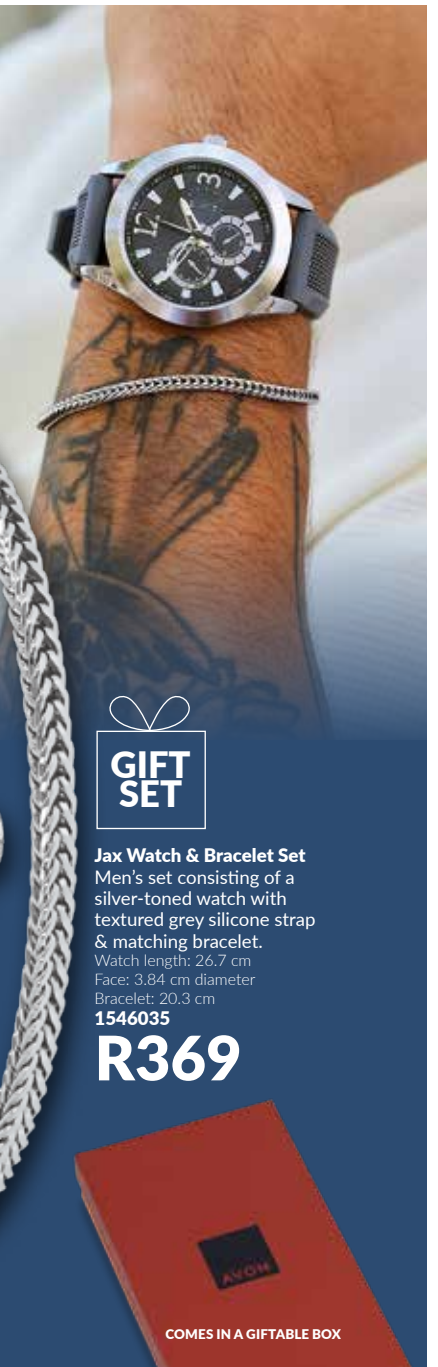

NEW

Blake Watch

Men's watch with brown faux-leather strap & gold-toned casing.

Watch length: 25.8 cm

Face: 4.4 cm diameter

1546034

R299

COMES IN A GIFTABLE BOX

THE GIFT OF TIME

Jagger Watch
Digital men's watch with
adjustable black canvas
strap & red stitching.
Watch length: 26 cm
Face: 4.1 cm diameter

1539595

Regular Price R299

R279

SAVE R20

**GREAT
DEAL**

DURABLE, ADJUSTABLE
CANVAS STRAP

ALL LIMITED EDITION

GIFT SETS TO TAKE HIS LOOK TO THE NEXT LEVEL

**GIFT
SET**

Jax Watch & Bracelet Set
Men's set consisting of a silver-toned watch with textured grey silicone strap & matching bracelet.
Watch length: 26.7 cm
Face: 3.84 cm diameter
Bracelet: 20.3 cm
1546035