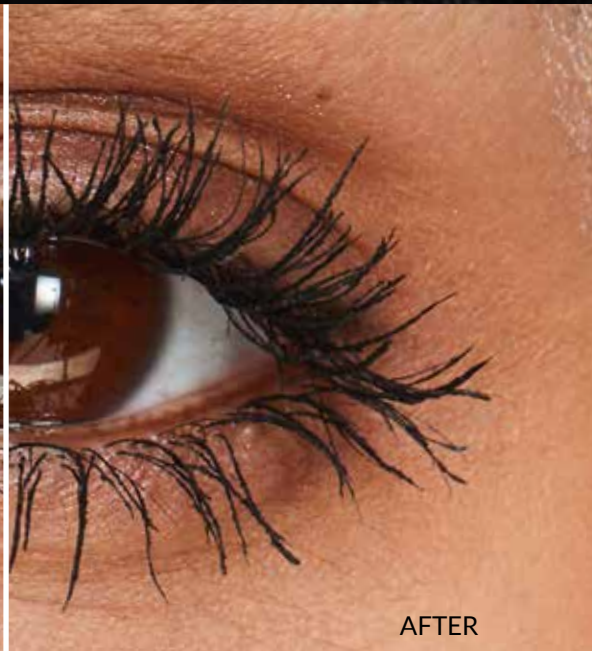

MAKE-UP STUDIO

INSTANT BOLD VOLUME*

SAVE OVER
20%

BUDGETPROOF
BEAUTY

SUMPTUOUSLY SMOOTH & FLEXIBLE FORMULA

BEFORE

AFTER

AMPLIFIBRE TECHNOLOGY

differently shaped & sized fibres create
a densifying blanket around each lash

EYE-SHAPED BRUSH

gets extra close to the lash line to
build bold volume from the base

Printed colour shade swatches may vary from the actual product.