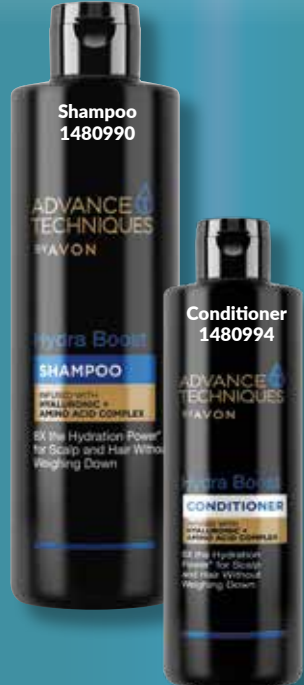

LOWEST PRICE OF THE YEAR

DRY SHAMPOO

NO WATER?
NO TIME?
NO PROBLEM!

Refresh & volumise hair by absorbing excess oil so hair can go longer between washes

Dry Shampoo
150 ml 1446953

R99

SHOW OFF HEALTHY, SHINY SUMMER HAIR WITH SERUMS

Gives hair a lovely shine without making it feel greasy."

VERUSHKA V.
CUSTOMER**

Instantly boosts
shine & smoothness*

Instantly strengthens &
repairs dry, damaged hair*

**Ultimate Shine
Treatment Serum**
30 ml 1549366

FOR OILY HAIR & SCALP

Reduce excess oil by 30%**

FOR FLAT, FINE HAIR

For fuller locks with lasting volume

FOR DEHYDRATED HAIR

8x more hydration power***

400 ml
Shampoo
400 ml

SHAMPOOS FOR R83 EACH CONDITIONERS FOR R72 EACH