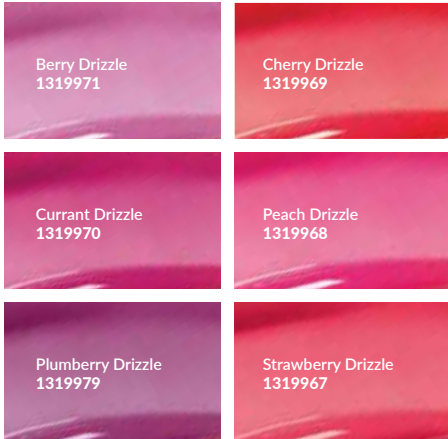

GLAM GLOSS

High-shine, dewy gloss enriched with vitamin E to keep lips soft, smooth & protected

Cherry Drizzle

Color Trend Fruity Lip Gloss
10 ml

R53 EACH