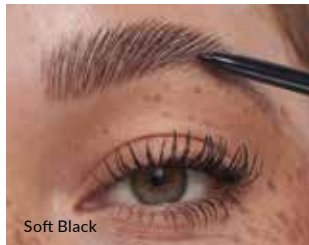

Deep Brown

Soft Black