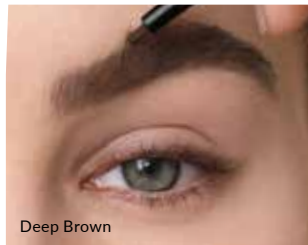

R139 EACH
SAVE R40

WATERPROOF

Clear

Soft Black

Deep Brown

VOLUME-BOOSTING BROW GEL

- Buildable, clump-free & smudge-proof
- Water-resistant to last all day* without stiffness
- Enriched with caring jojoba oil & apricot oil