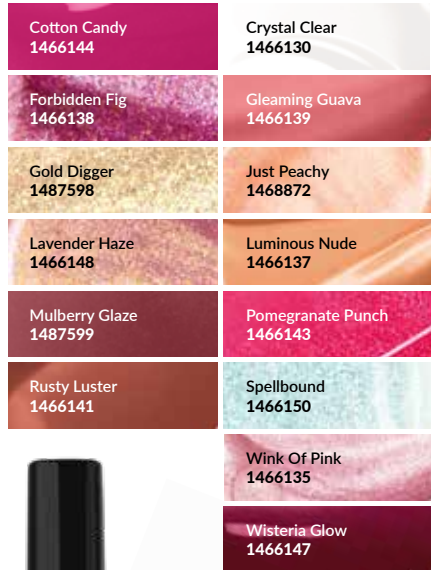

R169 EACH
SAVE R30

GLAM GLOSS

High-shine, dewy gloss enriched with vitamin E to keep lips soft, smooth & protected

Cherry Drizzle

Color Trend Fruity Lip Gloss
10 ml

R53 EACH

ULTRA NOURISHING LIP GLOSS

Lip-loving nourishing oils leave your lips feeling soft, smooth & non-sticky