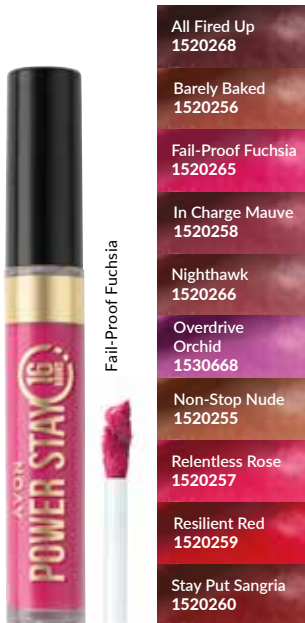

Regular Price R75 each

R60 EACH
SAVE R15

3

3. TOP COAT

Apply over nail colour to strengthen enamel & add 2 extra days of wear*

Power Stay Naturally
Curing Top Coat
10 ml 1518269

R109

4

4. CUTICLE CARE

Enriched with aloe vera & vitamin E to help condition dry, ragged cuticles

Nail Experts Restoring
Cuticle Cream
15 ml 1503799

R99

*When used with Power Stay 8-Days Gel Nail Enamel.

Fail-Proof Fuchsia

POWER STAY LIQUID LIP COLOUR

- Lightweight formula with no stickiness or tackiness
- High-impact matte colour that won't dry out lips
- Smudge-free, fast-drying, comfortable finish

Power Stay 16-Hour Lip Colour
6 ml

R179 EACH

Dark Brown

SEMI-PERMANENT** BROW TINT

- Extra-fine tip for precise application
- Bold definition with a natural finish
- Lasts for days without smudging or fading*

Power Stay 72-Hour Liquid Brow Tint
2.5 ml