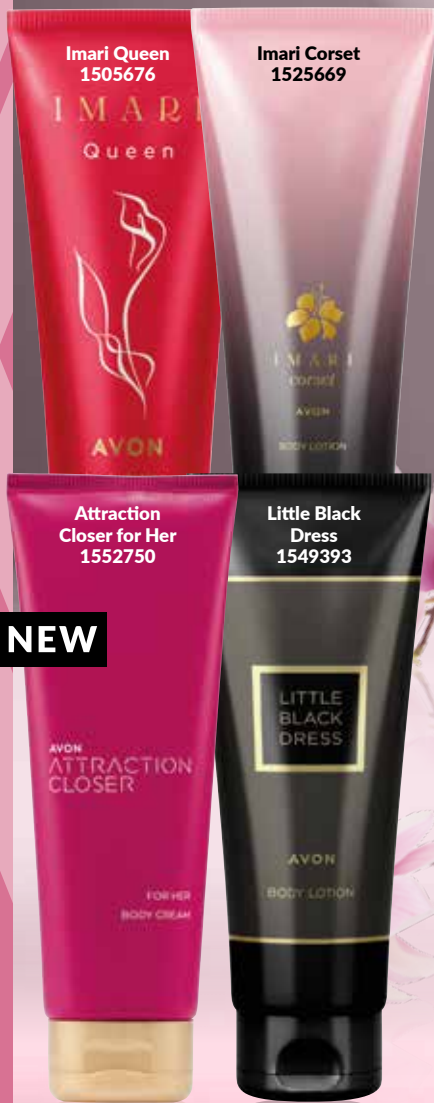

Attraction for Her
Eau de Parfum
50 ml 1490703
R349

Attraction Closer for Her
Eau de Parfum
50 ml 1550888
R349

Far Away
Eau de Parfum
50 ml 1544915
R349

ORIENTAL

FLORAL

**SAME SCENT
NEW BOTTLE**

FLORAL

ORIENTAL

Far Away Infinity
Eau de Parfum
50 ml 1534752

R349

ORIENTAL

FLORAL

Far Away Beyond the Moon
Parfum
50 ml 1544899

R349

ORIENTAL

GOURMAND

Far Away Beyond
Parfum
50 ml 1545018

R349

THIS SEASON'S UNMISSABLE DEALS & SAVINGS

SALE

SAVE
10%

Perfumed
Body Lotions
for Her 125 ml

1 FOR R55 | ANY 2 FOR R99

Please indicate your choice of 2 products to qualify for the discount.
If choosing 2 of the same, add to your basket twice.