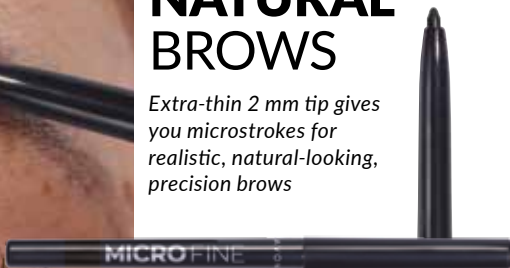

WATERPROOF

**Power Stay 72-Hour
Liquid Brow Tint**
2.5 ml

R209 EACH

**POWER
STAY**
UP TO
72H
LIFE-PROOF
LONGWEAR

BROWS

LOVE

EYE

SHAPED, FULL BROWS

Microflex precision brush coats every hair with a lightweight, brow-accentuating, shaping gel

Clear

BOLD, SCULPTED BROWS

Slanted design shapes & sculpts while super-fine tip mimics hair for a natural-looking fill

Deep Brown

REFINED, NATURAL BROWS

Extra-thin 2 mm tip gives you microstrokes for realistic, natural-looking, precision brows

Soft Black

Clear
1490723

Dark Brown
1481474

Brunette
1481467

Black
1481465