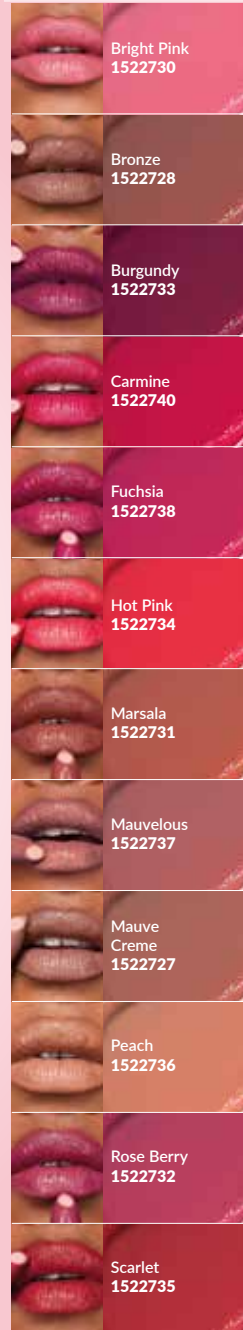

SHINE

TRY ME NOW!

USE THE AVON VIRTUAL
TRY ON TOOL TO FIND
YOUR PERFECT SHADE

Hydramatic Shine Lipstick
Regular Price R169 each

R129 EACH
SAVE R40

SAVE OVER
25%

BUDGETPROOF
BEAUTY

FACE