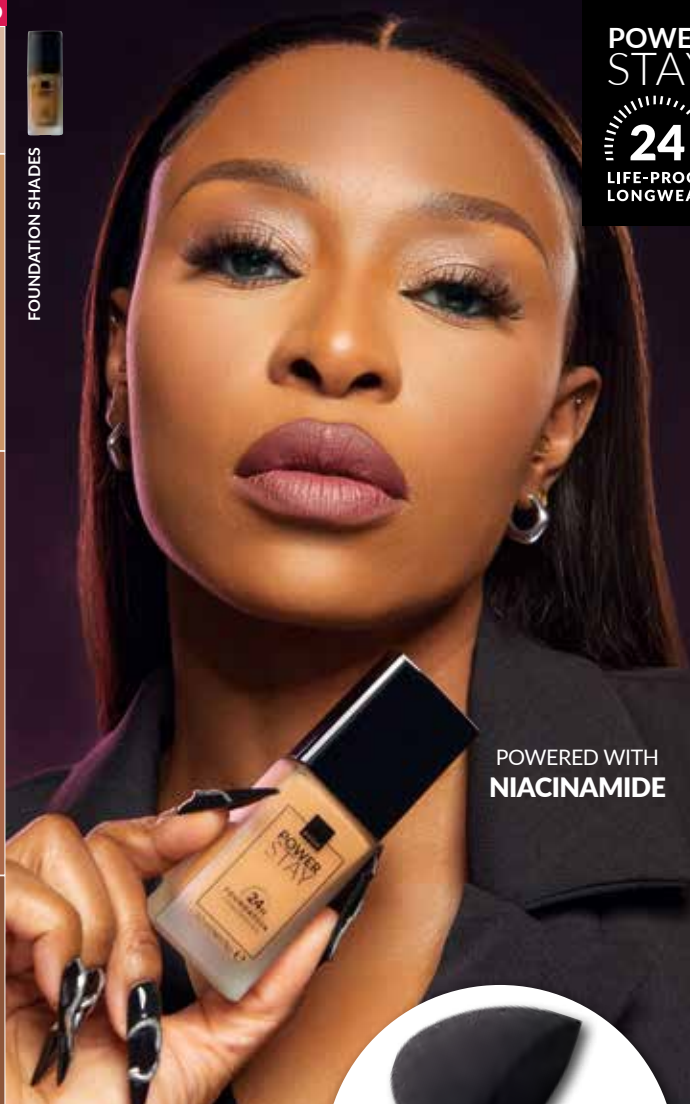

3 MEDIUM

4 MEDIUM DEEP

5 DEEP

FOUNDATION SHADES

**POWER
STAY**

24H*
LIFE-PROOF
LONGWEAR

POWERED WITH
NIACINAMIDE

**Power Stay
24-Hour Foundation**