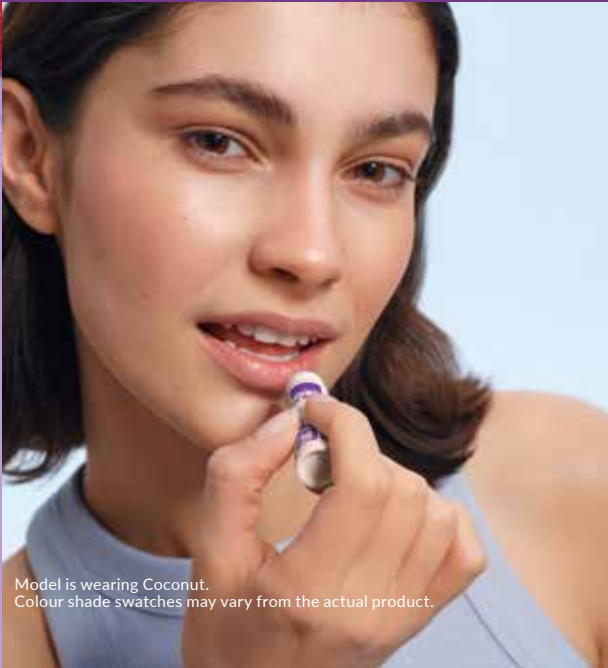

Model is wearing Coconut.
Colour shade swatches may vary from the actual product.