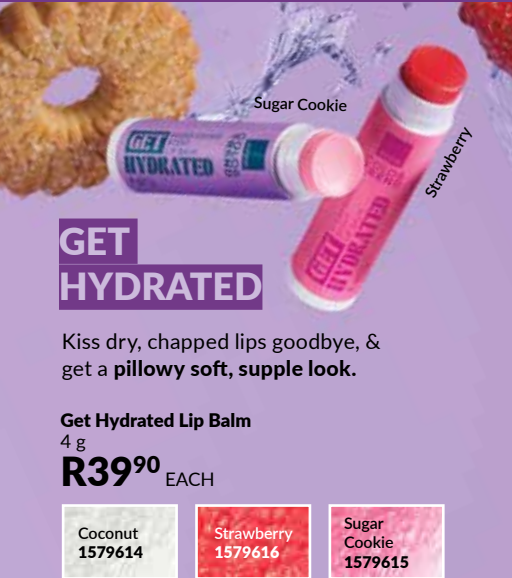

Model is wearing Coconut.
Colour shade swatches may vary from the actual product.

GOTTA GET

Sugar Cookie

Strawberry

GET HYDRATED

Kiss dry, chapped lips goodbye, & get a **pillow soft, supple look.**

Get Hydrated Lip Balm
4 g
R39⁹⁰ EACH

Coconut
1579614

Strawberry
1579616

Sugar Cookie
1579615