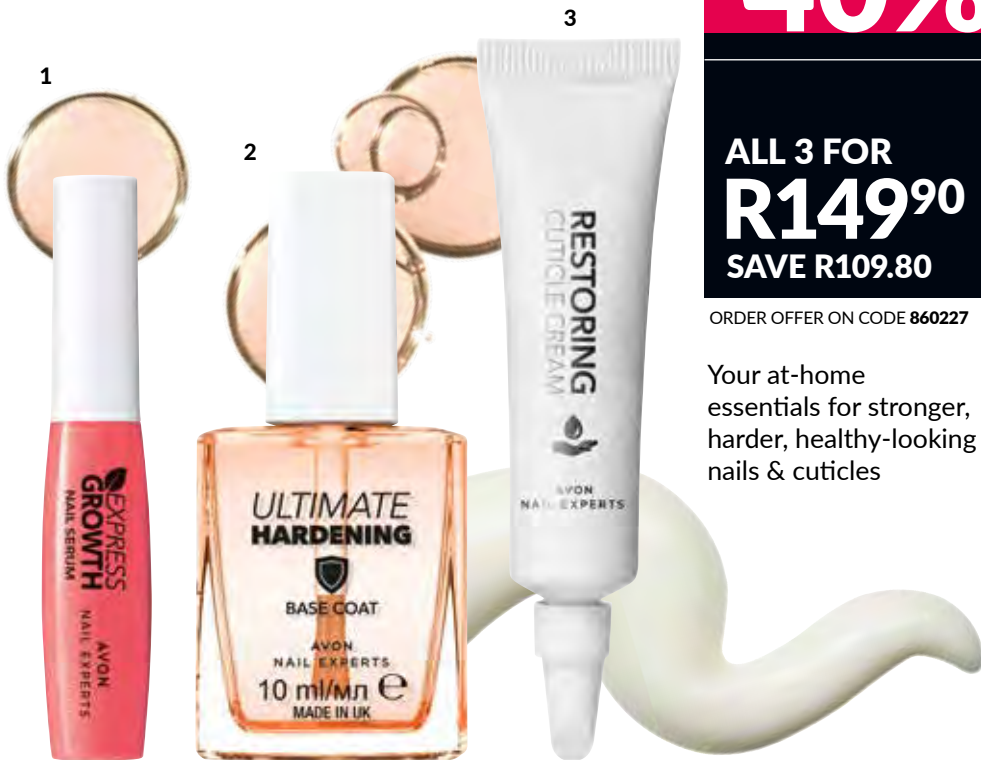

R149⁹⁰

CARE FOR HEALTHY NAILS & CUTICLES

SAVE OVER
40%

ALL 3 FOR
R149⁹⁰
SAVE R109.80

ORDER OFFER ON CODE 860227

Your at-home essentials for stronger, harder, healthy-looking nails & cuticles

1
Nail Experts Express
Growth Nail Serum
6 ml 1549877
Regular Price
R99⁹⁰

2
Nail Experts Ultimate
Hardening Base Coat
10 ml 1549879
Regular Price
R79⁹⁰

3
Nail Experts Restoring
Cuticle Cream
15 ml 1503799
Regular Price
R79⁹⁰

GROWTH SERUM

With baobab & acacia extracts to help nails feel stronger in 5 days*