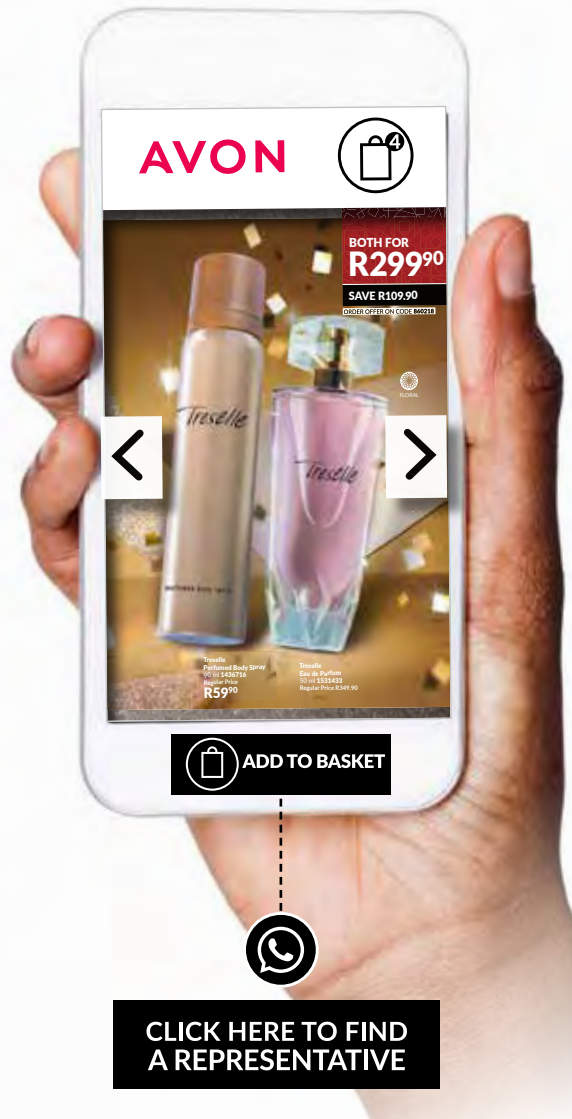

AVON

ORDER IN 5 EASY STEPS

1 SHOP EASY

Swipe left or right to navigate

2 SELECT

Tap the basket icon next to the product you would like to select

3 ADD TO BASKET

Click "add to basket" on the bottom right

4 CHECK-OUT

By clicking on the basket icon top right of the screen

5 PLACE ORDER

Send your order to an Avon Representative for in-person delivery or place your order online for courier delivery to your location

*Remember to specify your choice of shades / products when choosing the multi-offers

CLICK HERE TO FIND A REPRESENTATIVE

100%
Satisfaction Guaranteed

Memin Hukanded

Managing Director – Avon South Africa
Directors: O Gul*, B M Nkosi, (*Türkiye)

December 2025 Brochure | 1 - 31 December 2025

Cruelty Free
INTERNATIONAL

Terms & Conditions: Offer only available on selected stock. Offers valid until 31 December 2025. Limited Stock available. Savings based on Regular Prices. Offers not available at any Beauty Centres. Orders will only be processed through Online, SMS & Mobile App ordering when minimum value is met.

Prices valid only in Southern Africa. All prices include VAT and may not be used for customs evaluation. Your Avon Representative will contact you regarding the date and place of delivery/collection of your order. All savings shown are based on Regular Prices. All prices are recommended retail prices.

Want to become a Representative and EARN? Call us: 087 011 2866